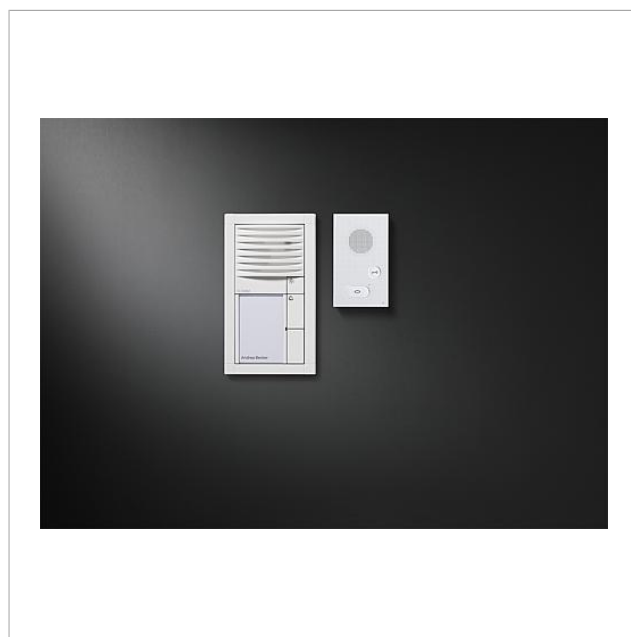

Siedle Vario audio set
SET VAB 850-1

Page 4