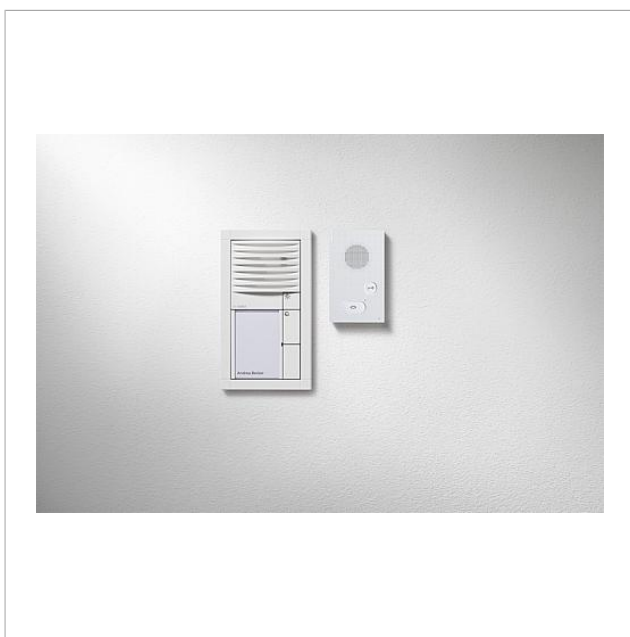

Siedle Vario audio set
SET VAB 850-1

Page 4