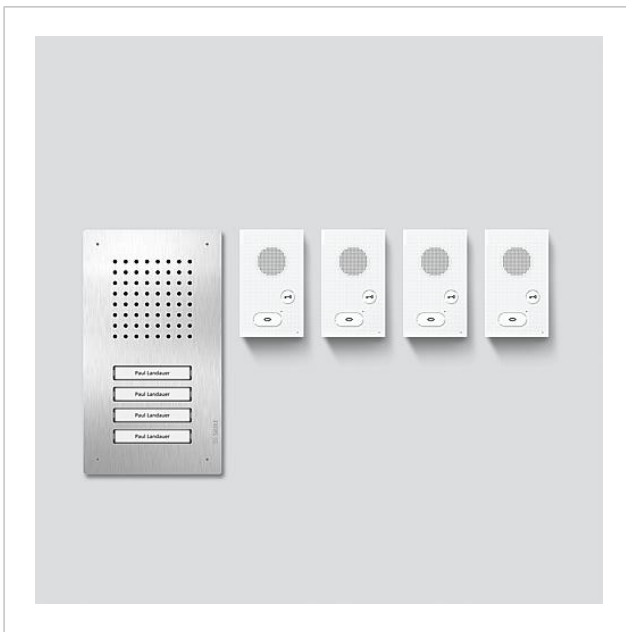

Siedle Classic audio set
SET CLAB 850-1

Page 4