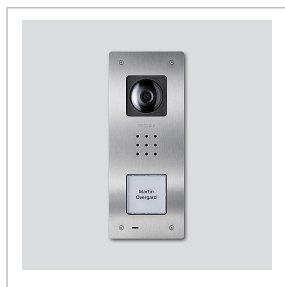

Siedle Compact video
door station flush
mounting
CVU 850-1-01

Page 4