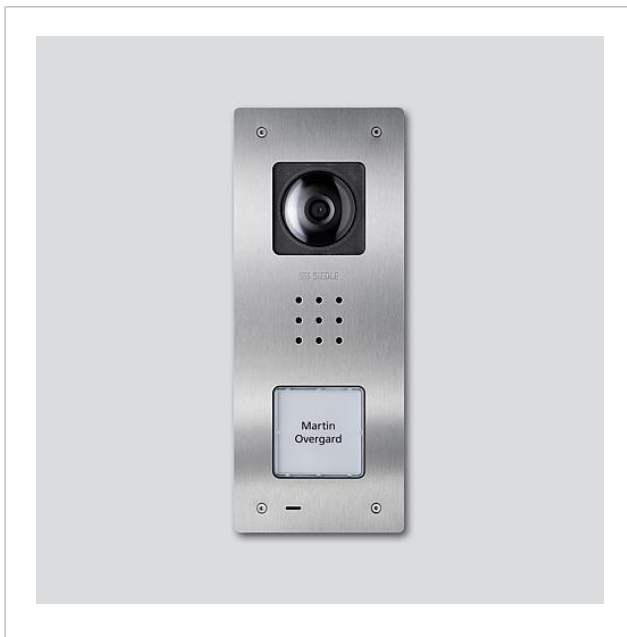

Siedle Compact video
door station flush
mounting
CVU 850-1-01

Page 3