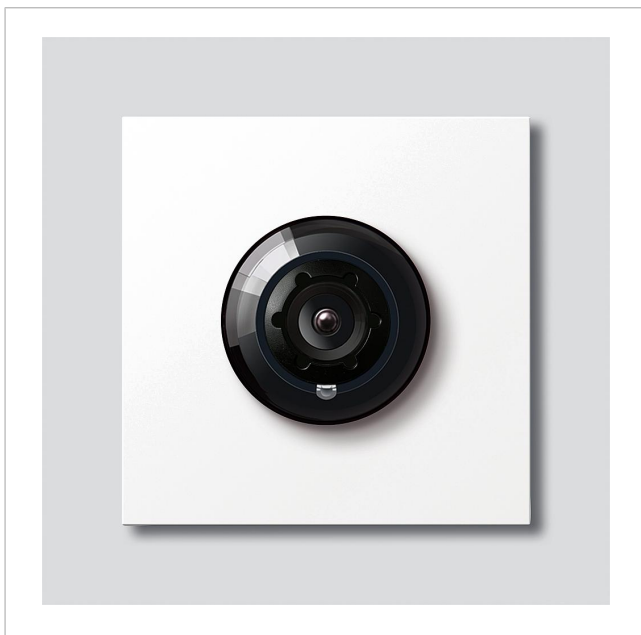

System-free camera 180  
for Siedle Vario  
CM 618-02

Page 1

## Product description

System-free camera 180 for Siedle Vario with automatic day/night switchover (True Day/Night) and integrated infrared lighting. Horizontal/vertical pick-up angle: appr. 175°/120°

Full screen or 9 picture excerpts can be selected  
Electronic image rectification in full screen  
Extended pick-up angle in edge area for selected picture excerpt  
Backlight compensation (BLC)  
Wide Dynamic Range (WDR)  
Colour system: PAL  
Image pick-up: CMOS sensor 1/2.7" 1920 x 1080 pixels  
Resolution: 600 TV lines  
Lens: 1.55 mm  
Continuous operation: suitable  
2-step heating: 12 V AC max. 130 mA  
Video output: 1 V<sub>ss</sub> at 75 Ohm

## Article information

Article designation	Article description	Colour/Material	KGSAP article no.
CM 618-02 AG	System-free camera 180 for Siedle Vario	Anthracite grey	D 210004912-01
CM 618-02 DG	System-free camera 180 for Siedle Vario	Micaceous dark grey	D 200049359-01
CM 618-02 SM	System-free camera 180 for Siedle Vario	Silver metallic	D 200049360-01
CM 618-02 W	System-free camera 180 for Siedle Vario	White	D 200049315-01