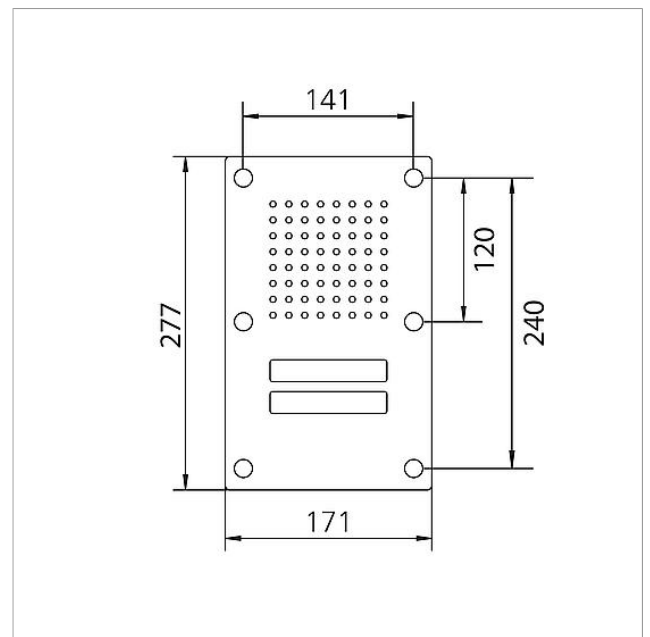

Siedle Classic door station audio
CL 111-1 N-02

Page 3