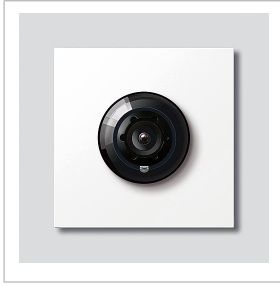

Bus camera 180 for
Siedle Vario
BCM 658-02

Page 4

Camera 130/180

Product information

961 kB

[Download](#)