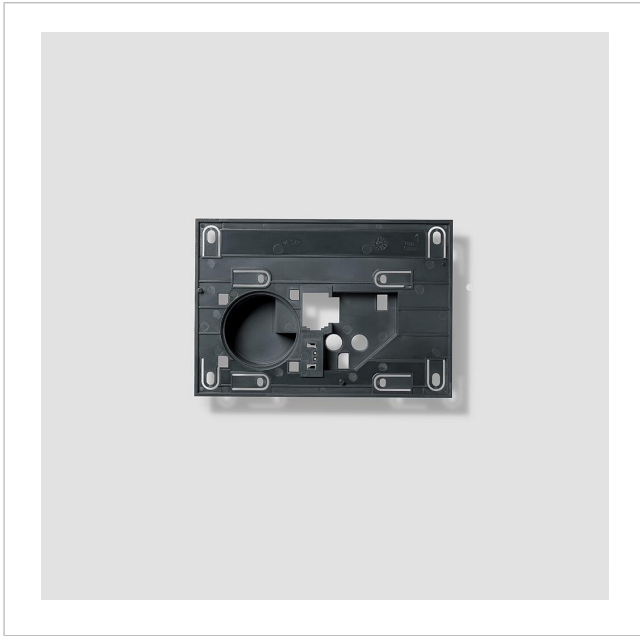

Wall mounting plate  
A 150-10

210013278-00

---

## Product description

---

Replacement wall mounting plate for the Axiom In-Home bus A 150-10.

Wall mounting plate  
A 150-10

210013278

Page 2

Wall mounting plate  
A 150-10

210013278