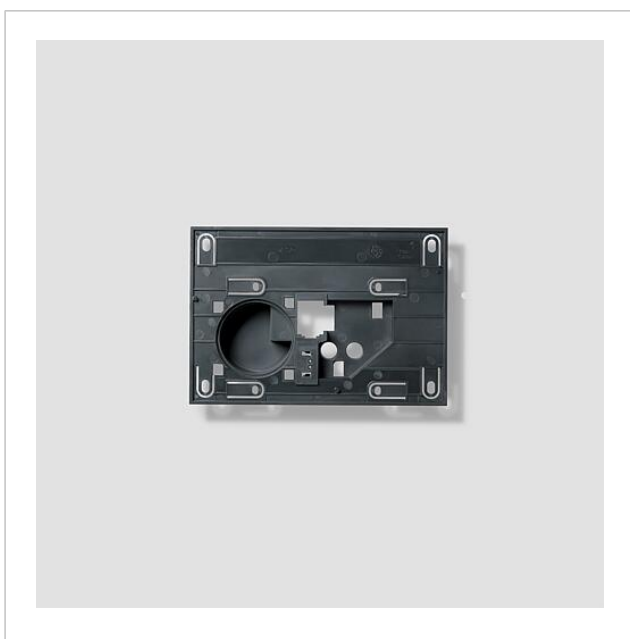

Wall mounting plate  
A 150-10

210013278-00

---

## Product description

---

Replacement wall mounting plate for the Axiom In-Home bus A 150-10.

Wall mounting plate  
A 150-10

210013278

Page 2

Wall mounting plate  
A 150-10

210013278