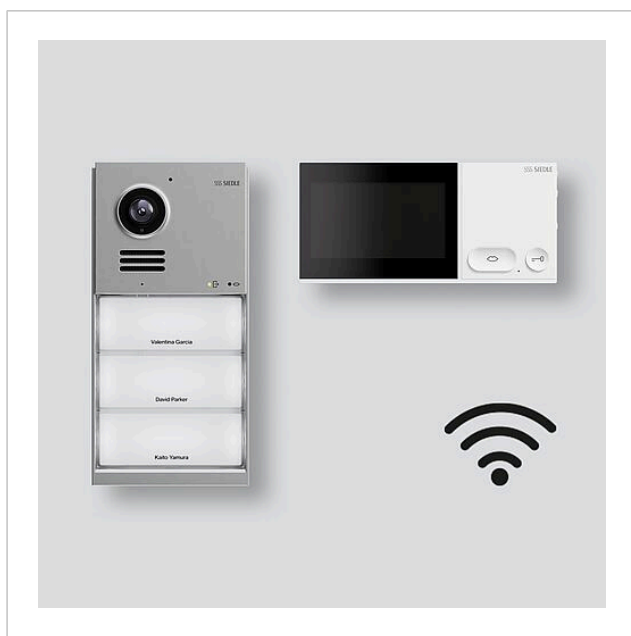

IQ Set Wi-Fi
IQSW-0

210013219

Page 3