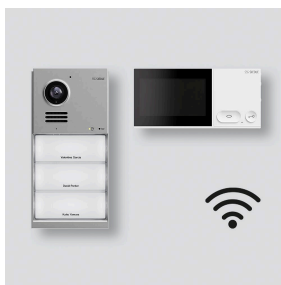

IQ Set Wi-Fi
IQSW-0

210013219

Page 3