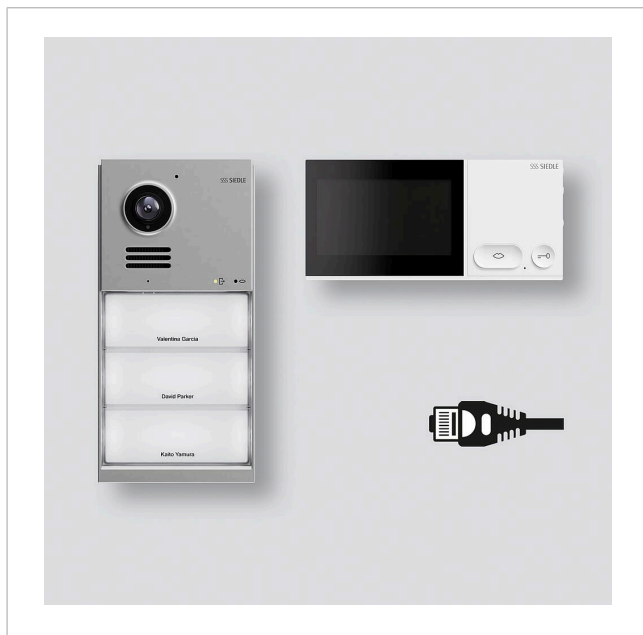

IQ Set LAN
IQSL-0
210013218-00

Product description

IQ Set LAN - For new buildings consisting of video door station and video indoor station with 10.9 cm (4.3 inch) display for the Siedle IQ system with the functions calling, speech, vision and door release.

Scope of delivery:

- IQ Door (IQDS-...)
- IQ Indoor (IQID-...)
- PoE switch (GS305P)

Specifications

Operating voltage:	230 V AC, +/-10 %, 50/60 Hz
Contact type:	contact 15 V AC, 30 V DC, 2 A
Protection system:	door station IP 54
Ambient temperature:	door station -20 °C to +40 °C, indoor station +5 °C to +40 °C, PoE-Switch 0 °C to +40 °C
Dimensions (mm) W x H x D:	door station 110 x 226 x 37,5, indoor station 183 x 86 x 16,5/29, PoE-Switch 158 x 29 x 101

Article information

Article designation	Article description	Colour	KG	SAP article no.
IQSL-0	IQ Set LAN	Matt chrome	D	210013218-00

Accessories

Article designation	Article description	Colour	KG	SAP article no.
IQIO-0	IQ I/O	Black	D	210013117-00
ZBIQDS 1	Narrow accessory cover	Matt chrome	E	210013740-00
ZBIQDS 2	Wide accessory cover	Matt chrome	E	210013741-00