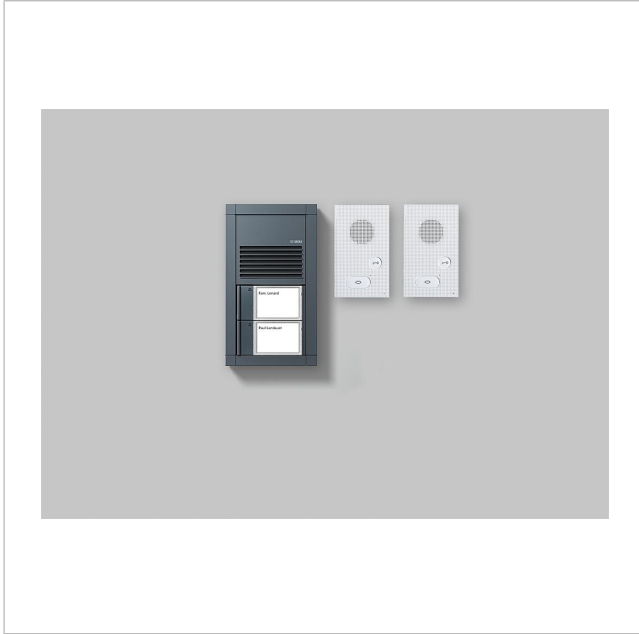

Siedle Audio set Vario
with AIB
SET VAB 700-2 AG

210013014-00

Product description

Siedle Vario audio set in bus technology with the functions calling, speech and door release. Door station for flush mounting, in anthracite.

Number of call buttons: 2

Scope of supply:

- Siedle Vario audio door station (BTLM 750-..., TM 700-2-0)
- 2 audio indoor stations Siedle Basic (AIB 150-...)
- Bus standard line rectifier (BSNG 850-...)

Siedle Audio set Vario
with AIB
SET VAB 700-2 AG

210013014

Page 2

Siedle Audio set Vario
with AIB
SET VAB 700-2 AG

210013014

Page 3

[Additional information](#)

420 kB

[Download](#)