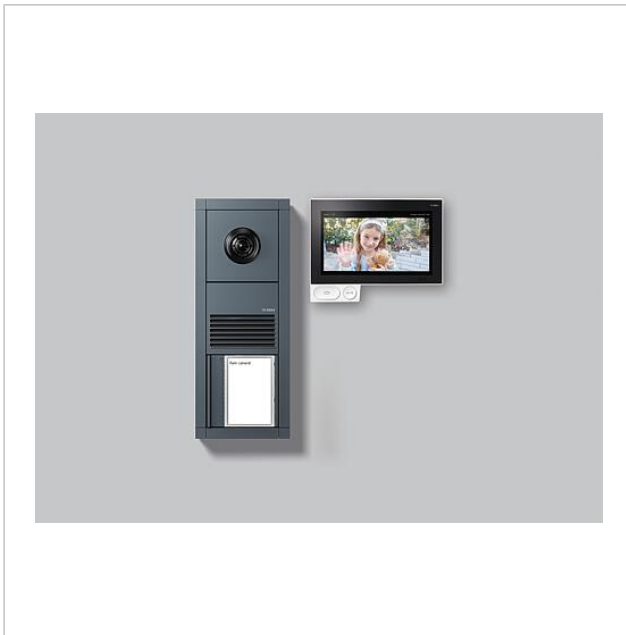

Siedle Video set Vario
with Axiom
SET VVA 700-1 AG

210012960-00

Product description

Video set Siedle Vario Axiom in bus technology with the functions calling, speech and door release. Door station for flush mounting, in anthracite.

Number of call buttons: 1

Scope of supply:

- Siedle Vario video door station (BTLM 750-..., TM 700-1-0, BCM 753-...)
- Siedle Axiom video indoor station In-Home (A 150-...)
- Bus standard line rectifier (BSNG 850-...)
- PSM 1 12 24 Line rectifier

Siedle Video set Vario
with Axiom
SET VVA 700-1 AG

210012960

Page 2

Siedle Video set Vario
with Axiom
SET VVA 700-1 AG

210012960

Page 3

[Additional information](#)

420 kB