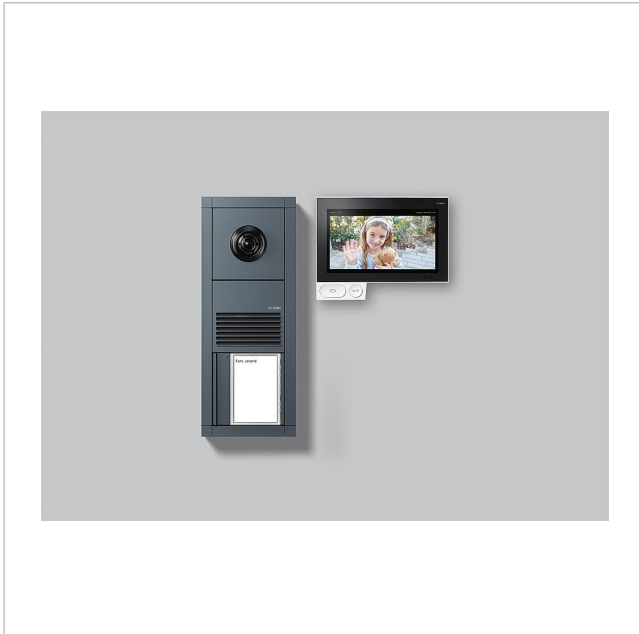

Siedle Video set Vario
with Axiom
SET VVA 700-1 AG

210012960-00

Product description

Video set Siedle Vario Axiom in bus technology with the functions calling, speech and door release. Door station for flush mounting, in anthracite.

Number of call buttons: 1

Scope of supply:

- Siedle Vario video door station (BTLM 750-..., TM 700-1-0, BCM 753-...)
- Siedle Axiom video indoor station In-Home (A 150-...)
- Bus standard line rectifier (BSNG 850-...)
- PSM 1 12 24 Line rectifier

Siedle Video set Vario
with Axiom
SET VVA 700-1 AG

210012960

Page 2

Siedle Video set Vario
with Axiom
SET VVA 700-1 AG

210012960

Page 3

[Additional information](#)

420 kB