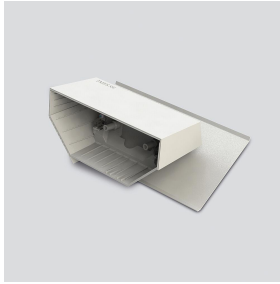

Table-top accessory for  
Siedle Axiom Gateway  
ZTA 180-0 W

210012430-00

---

## Product description

Table-top accessory for the A 180-... Siedle Axiom Gateway for conversion from a wall to a table-top device. Slip-proof console with rubber feet but without junction box UAE 8(8).

Table-top accessory for  
Siedle Axiom Gateway  
ZTA 180-0 W

210012430

Page 2

Table-top accessory for  
Siedle Axiom Gateway  
ZTA 180-0 W

210012430

Page 3

---

ZTA 180-0 Table-top accessory for Siedle Axiom Gateway  
ZTA 180-0