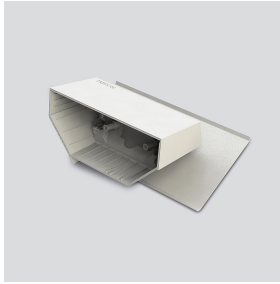

Table-top accessory for
Siedle Axiom Gateway
ZTA 180-0 W

210012430

Page 2