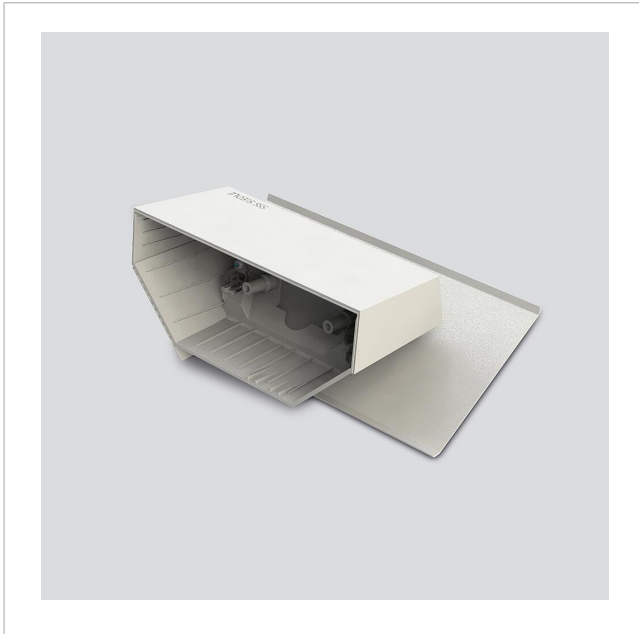

Table-top accessory for  
Siedle Axiom In-Home  
ZTA 150-0 W

210012299-00

---

## Product description

Table-top accessory for the A 150-... Siedle Axiom In-Home for conversion from a wall to a table-top device. Slip-proof console with rubber feet but without junction box UAE 8(8).

## Specifications

|                      |                                |
|----------------------|--------------------------------|
| Connecting cable:    | 8-core 3 m long with RJ45 plug |
| Contact type:        | S1/S1 max. 300 mA              |
| Ambient temperature: | +5 °C to +40 °C                |