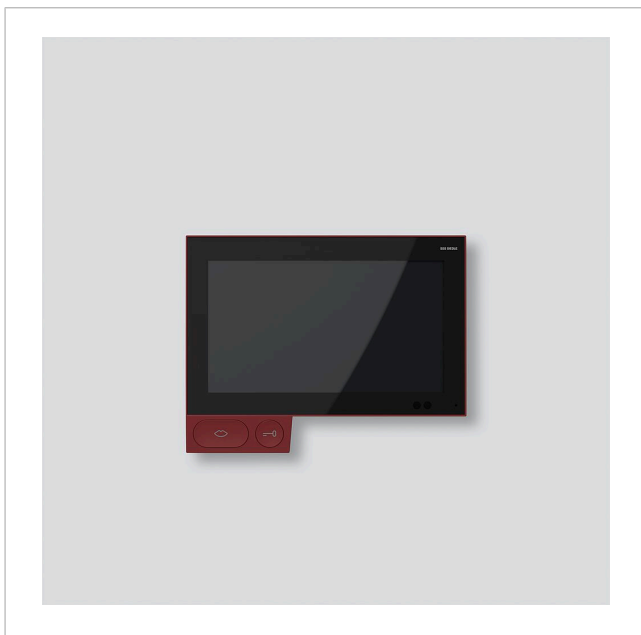

Siedle Axiom In-Home
A 150-10 R

210012175-00

Product description

Siedle Axiom In-Home the video indoor station with 7" touchscreen for the Siedle In-Home bus. With the functions calling, speech, vision, door release, light, storey call/switching/control functions, message displays and internal communication.

Planning note: The flat height of only 18 mm requires a double flush-mounted box for installation, which is not included in the scope of delivery.

Performance features:

- 17.8 cm (7") touchscreen, resolution 1024 x 600 pixel
- 2 buttons for quick and intuitive operation of the door functions
- Input terminals for storey call buttons
- Integrated switching relay for external signalling device in the case of door call or manual switching function
- Transfer of the device configuration from the bus programming software using SD card
- All the convenience functions of the Siedle In-Home bus can be used (see In-Home bus system manual: video)
- 15 switching functions and 15 messages in conjunction with the BSM/BSE bus switching module or BEM bus input module via BPS
- Selective dialling of door loudspeakers/cameras
- Integrated audio and video privacy function
- Parallel switching of max. 8 indoor stations
- Intuitive operating interface with situational user interfaces
- Main screen with navigation and tiles for switching functions/messages
- Favourites can be defined for quick operation when there is a door call
- Data protection-compliant video memory function
- Message history with date and time
- Voice volume and call volume can be adjusted in 5 stages
- Full screen display for the door video can be selected while a call is active
- Ring tone muting and status display
- Call differentiation for 2 door calls, 3 group calls, storey call, internal call
- Call generator with 11 ring tone sequences, including chime