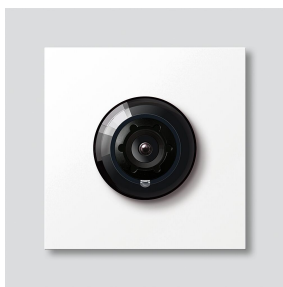

Bus camera 130 for
Siedle Vario
BCM 753-0 W

210012161-00

Product description

Bus camera 130 for Siedle Vario with automatic day/night switchover (True Day/Night) and integrated infrared lighting. Horizontal/vertical pick-up angle: approx. 130°/100°. Easy cabling thanks to pre-assembled, plug-in cable connection.

Article information

| Article designation | Article description | Colour | KG SAP article no. |
|---------------------|---------------------------------|--------|--------------------|
| BCM 753-0 W | Bus camera 130 for Siedle Vario | White | D 210012161-00 |

Accessories

| Article designation | Article description | Colour | KG | SAP article no. |
|---------------------|--|--------|----|-----------------|
| Vario 611 W | Touch-up applicator | White | 0 | 210007116-00 |
| ZAK/BCM 750 | Camera connecting cable for BCM 753/758-... | Others | E | 210012357-00 |
| ZVK/BCM 750/500 | Connecting cable BCM 753/758-... to BTLM 750-..., 500 mm | Others | E | 210012356-00 |

Spare parts

Bus camera 130 for
Siedle Vario
BCM 753-0 W

210012161

Page 2

| Article designation | Article description | Colour | KG | SAP article no. |
|--|--|-------------|----|-----------------|
| ACM 671/673/678-..., BCM 65x-..., CM 61x-... | Glass cover | Clear glass | E | 200048697-00 |
| ACM 671/673/678-..., BCM 65x-..., CM 61x-... W | Screen frame | White | E | 200048698-00 |
| BCM 753/758-... | Connecting cable BCM 753/758-... to BTLM 750-..., 300 mm | Others | E | 210012355-00 |
| Vario 611 | Sealing frame modules | Grey | E | 210007484-00 |