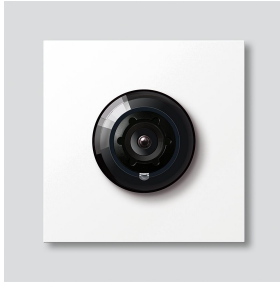

Bus camera 130 for
Siedle Vario
BCM 753-0 W

210012161

Page 4

Bus camera 130/180
BCM 753-...

Product information

793 kB

[Download](#)

Declaration of Conformity

346 kB

[Download](#)

Additional information

420 kB

[Download](#)