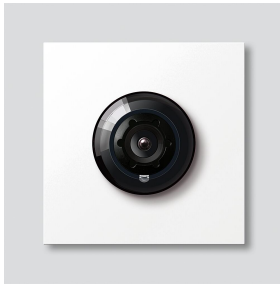

Bus camera 130 for
Siedle Vario
BCM 753-0 W

210012161

Page 2

Article designation	Article description	Colour	KG	SAP article no.
ACM 671/673/678-..., BCM 65x-..., CM 61x-...	Glass cover	Clear glass	E	200048697-00
ACM 671/673/678-..., BCM 65x-..., CM 61x-... W	Screen frame	White	E	200048698-00
BCM 753/758-...	Connecting cable BCM 753/758-... to BTLM 750-..., 300 mm	Others	E	210012355-00
Vario 611	Sealing frame modules	Grey	E	210007484-00