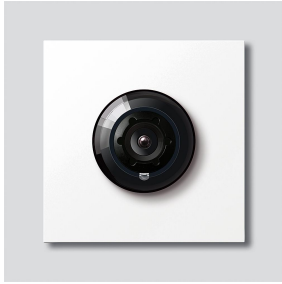

Bus camera 180 for
Siedle Vario
BCM 758-0 W

210012157

Page 4

Bus camera 130/180
BCM 758-...

Product information

793 kB

[Download](#)

Declaration of Conformity

352 kB

[Download](#)

Additional information

109 kB

[Download](#)