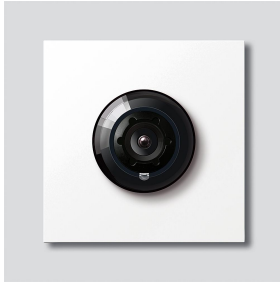

Bus camera 180 for
Siedle Vario
BCM 758-0 W
210012157-00

Product description

Bus camera 180 for Siedle Vario with automatic day/night switchover (True Day/Night) and integrated infrared lighting. Horizontal/vertical pick-up angle: approx. 175°/120°. Easy cabling thanks to pre-assembled, plug-in cable connection.

Full screen or 9 picture excerpts can be selected
Electronic image rectification in full screen
Extended pick-up angle in edge area for selected picture excerpt
Backlight compensation (BLC)
Wide Dynamic Range (WDR)
Colour system: PAL
Image pick-up: CMOS sensor 1/2.7" 1920 x 1080 pixels
Resolution: 600 TV lines
Lens: 1.55 mm
2-step heating: 12 V AC max. 130 mA

Specifications

Protection system:	IP 54, IK 10
Ambient temperature:	-20 °C to +55 °C
Height of structure (mm):	15
Dimensions (mm) W x H x D:	99 x 99 x 41

Article information

Article designation	Article description	Colour/Material	KGSAP article no.
BCM 758-0 W	Bus camera 180 for Siedle Vario	White	D 210012157-00

Bus camera 180 for
Siedle Vario
BCM 758-0 W

210012157

Page 2

Spare parts

Article designation	Article description	Colour/Material	KG	SAP article no.
ACM 671/673/678-..., BCM 65x-..., CM 61x-...	Glass cover	Clear glass	E	200048697-00
ACM 671/673/678-..., BCM 65x-..., CM 61x-... W	Screen frame	White	E	200048698-00
BCM 753/758-...	Connecting cable BCM 753/758-... BTLM 750-..., 300 mm	Others	E	210012355-00
Vario 611	Sealing frame modules	Grey	E	210007484-00