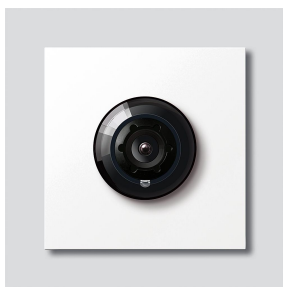

Bus camera 180 for
Siedle Vario
BCM 758-0 W
210012157-00

Product description

Bus camera 180 for Siedle Vario with automatic day/night switchover (True Day/Night) and integrated infrared lighting. Horizontal/vertical pick-up angle: approx. 175°/120°. Easy cabling thanks to pre-assembled, plug-in cable connection.

Full screen or 9 picture excerpts can be selected
Electronic image rectification in full screen
Extended pick-up angle in edge area for selected picture excerpt
Backlight compensation (BLC)
Wide Dynamic Range (WDR)
Colour system: PAL
Image pick-up: CMOS sensor 1/2.7" 1920 x 1080 pixels
Resolution: 600 TV lines
Lens: 1.55 mm
2-step heating: 12 V AC max. 130 mA

Accessories

Article designation	Article description	Colour/Material	KG	SAP article no.
Vario 611 W	Touch-up applicator	White	0	210007116-00
ZAK/BCM 750		Others	E	210012357-00
ZVK/BCM 750/500		Others	E	210012356-00

Bus camera 180 for
Siedle Vario
BCM 758-0 W

210012157

Page 2

Spare parts

Article designation	Article description	Colour/Material	KG	SAP article no.
ACM 671/673/678-..., BCM 65x-..., CM 61x-...	Glass cover	Clear glass	E	200048697-00
ACM 671/673/678-..., BCM 65x-..., CM 61x-... W	Screen frame	White	E	200048698-00
BCM 753/758-...	Connecting cable BCM 753/758-... BTLM 750-..., 300 mm	Others	E	210012355-00
Vario 611	Sealing frame modules	Grey	E	210007484-00