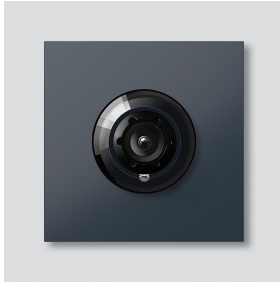

Bus camera 180 for
Siedle Vario
BCM 758-0 AG

210012154

Page 4

Bus camera 130/180
BCM 758-...

Product information

793 kB

[Download](#)

Declaration of Conformity

352 kB

[Download](#)

Additional information

420 kB

[Download](#)