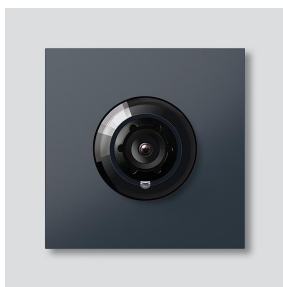

## Article information

Article designation	Article description	Colour	KGSAP article no.
BCM 758-0 AG	Bus camera 180 for Siedle Vario	Anthracite grey	D 210012154-00

## Accessories

Article designation	Article description	Colour	KG	SAP article no.
Vario 611 AG	Touch-up applicator	Anthracite grey	0	210007124-00
ZAK/BCM 750	Camera connecting cable for BCM 753/758-...	Others	E	210012357-00
ZVK/BCM 750/500	Connecting cable BCM 753/758-... to BTLM 750-..., 500 mm	Others	E	210012356-00

Bus camera 180 for  
Siedle Vario  
BCM 758-0 AG

210012154

Page 2

---

## Spare parts

---

Article designation	Article description	Colour	KG	SAP article no.
ACM 671/673/678-..., BCM 65x-..., CM 61x-...	Glass cover	Clear glass	E	200048697-00
ACM 671/673/678-..., BCM 65x-..., CM 61x-... AG	Screen frame	Anthracite grey	E	210005930-00
BCM 753/758-...	Connecting cable BCM 753/758-... to BTLM 750-..., 300 mm	Others	E	210012355-00
Vario 611	Sealing frame modules	Grey	E	210007484-00