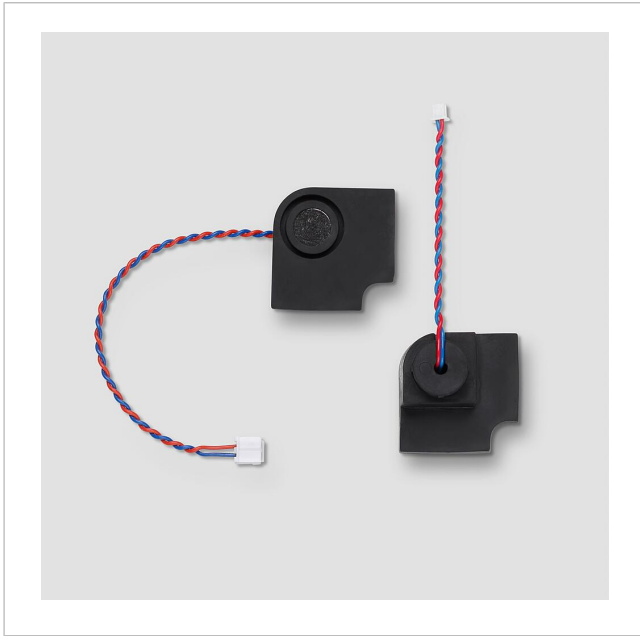

Microphone  
CTLM/STLM  
611-02/612-02, CBTLM/  
SBTLM 650-04/651-0

210011871-00

---

## Product description

Microphone for CTLM/STLM 611-02, CTLM/STLM 612-02, CBTLM/SBTLM 650-04, CBTLM/SBTLM 651-0.

---