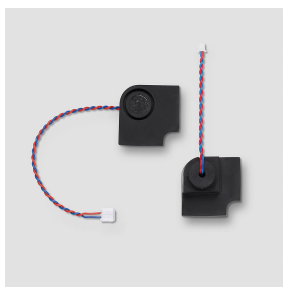

Microphone
CTLM/STLM
611-02/612-02, CBTLM/
SBTLM 650-04/651-0

210011871

Page 2