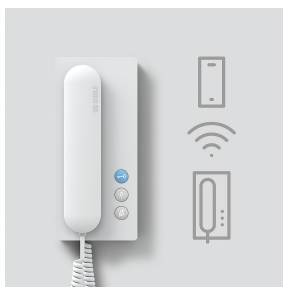

Siedle IQ BTS
IQ BTS

210010657

Page 4

Siedle IQ BTS	Product information	2,2 MB	Download
Siedle IQ BTS	Manual	938 kB	Download
IQ BTS	Declaration of Conformity	1,7 MB	Download
	Additional information	140 kB	Download