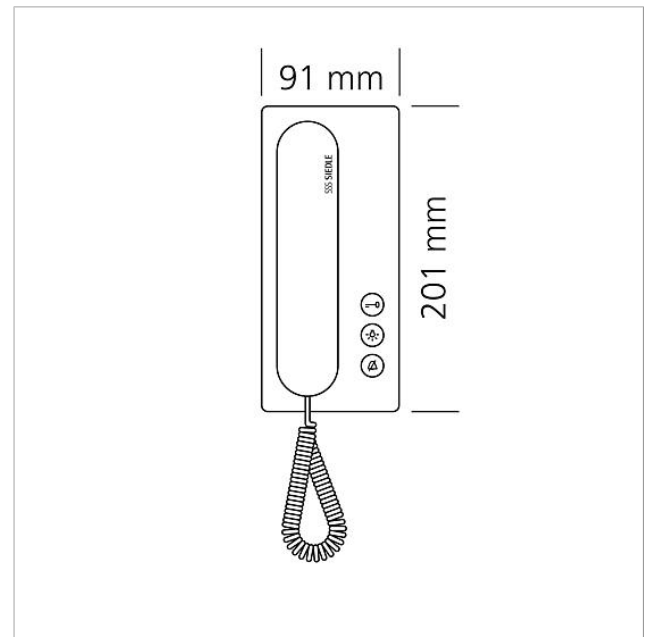

Siedle IQ BTS
IQ BTS

210010657

Page 3