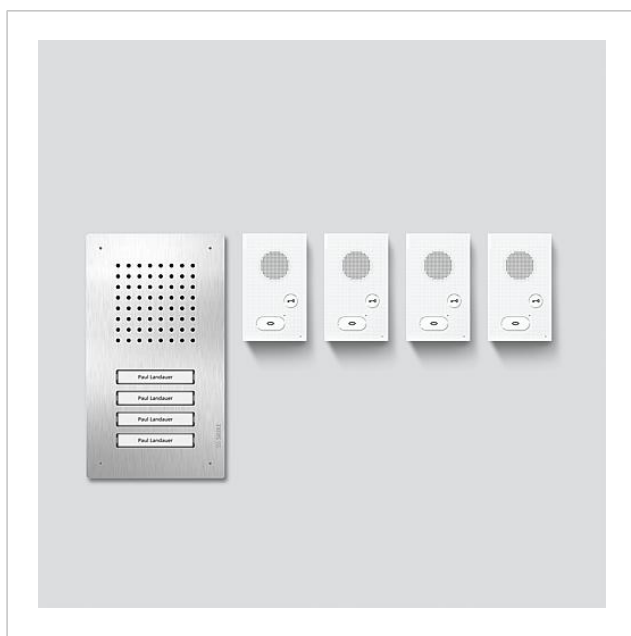

Siedle Classic audio set
SET CLAB 850-4 E/W

210010048-00

Product description

Siedle Classic audio set in bus technology with the functions calling, speech and door release. Door station incl. flush-mount housing.

Article information

Article designation	Article description	Colour/Material	KG SAP article no.
SET CLAB 850-4 E/W	Siedle Classic audio set	Stainless steel/white	A 210010048-00

Accessories

Article designation	Article description	Colour/Material	KG	SAP article no.
ZDS/CL	Pilfer safeguard	Black	D	200034998-00
ZNSM/CL-02	Metal Classic accessory nameplate	Others	D	200043063-00

Spare parts

Siedle Classic audio set
SET CLAB 850-4 E/W

210010048

Page 2

Article designation	Article description	Colour/Material	KG	SAP article no.
AIB 150-...	Terminals	Blue	E	200049391-00
CL 02 Siedle Classic	Nameplate upper part call button	Clear glass	E	200029966-00
CL 02 Siedle Classic	Complete button without circuit board	Others	E	200044537-00
CL 02-4 Siedle Classic	Button circuit board	Others	E	200044536-00

Siedle Classic audio set
SET CLAB 850-4 E/W

210010048

Page 3

Siedle Classic audio set
SET CLAB 850-4 E/W

210010048

Page 4

AIB 150-01 Audio indoor station Siedle Basic	Product information	1,3 MB	Download
Siedle Classic Flush-mount housing	Product information	718 kB	Download
Siedle Classic audio set/Siedle Classic video set	Product information	3,1 MB	Download
Siedle Classic Installation instructions	Product information	1,4 MB	Download
AIB 150-01 Audio indoor station Siedle Basic	Manual	790 kB	Download
	Declaration of Conformity	140 kB	Download
	Additional information	140 kB	Download