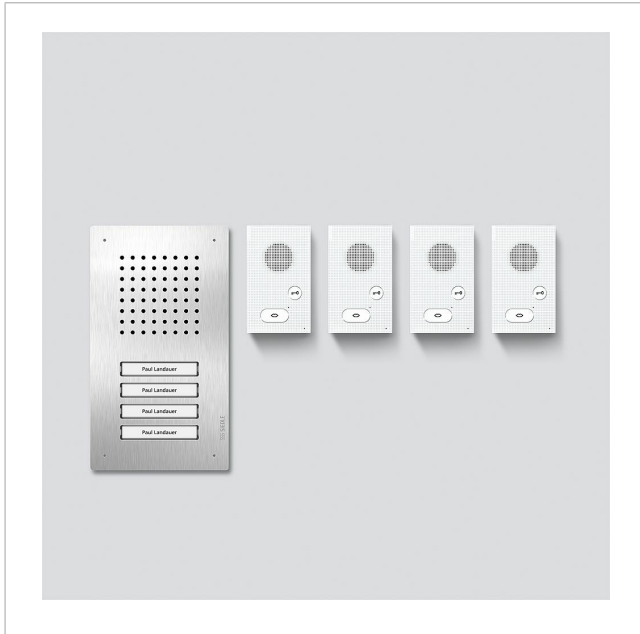

Siedle Classic audio set
SET CLAB 850-4 E/W

210010048-00

Product description

Siedle Classic audio set in bus technology with the functions calling, speech and door release. Door station incl. flush-mount housing.

Number of call buttons: 4

Scope of supply:

- Siedle Classic audio door station (F CL A 04 B-...)
- 4 audio indoor stations Siedle Basic (AIB 150-...)
- Set line rectifier (SNG 850-...)

SNG 850-0 performance features

- 10 bus addresses for supplying the bus users
- Integrated door release and light contact
- Programming: manual, Plug+Play or PC software

Specifications

Contact type:	contact 24 V, 2 A
Horizontal pitch (HP):	9
Ambient temperature:	Door station -20 °C to +55 °C, Distribution 0 °C to +40 °C
Dimensions (mm) W x H x D:	Door station 171 x 303 x 2, Indoor station 79 x 133 x 23

Spare parts

Siedle Classic audio set
SET CLAB 850-4 E/W

210010048

Page 2

Article designation	Article description	Colour/Material	KG	SAP article no.
AIB 150-...	Terminals	Blue	E	200049391-00
CL 02 Siedle Classic	Nameplate upper part call button	Clear glass	E	200029966-00
CL 02 Siedle Classic	Complete button without circuit board	Others	E	200044537-00
CL 02-4 Siedle Classic	Button circuit board	Others	E	200044536-00