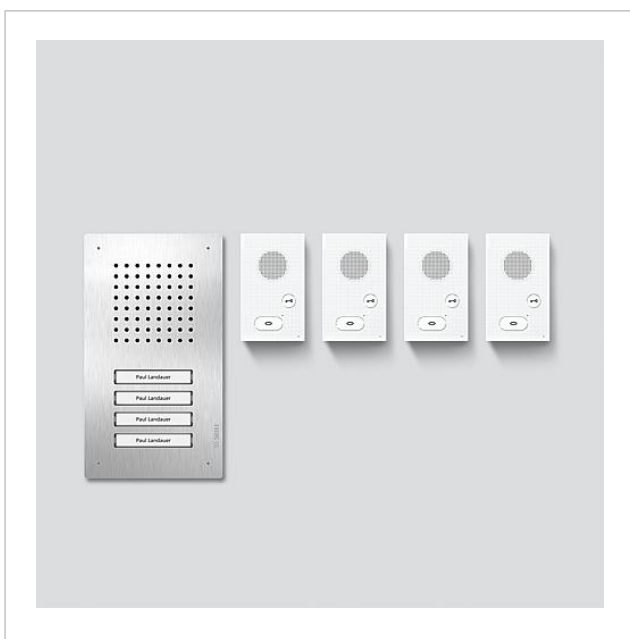

Siedle Classic audio set
SET CLAB 850-4 E/W

210010048-00

Product description

Siedle Classic audio set in bus technology with the functions calling, speech and door release. Door station incl. flush-mount housing.

Article information

Article designation	Article description	Colour	KG SAP article no.
SET CLAB 850-4 E/W	Siedle Classic audio set	Stainless steel/white	A 210010048-00

Accessories

Article designation	Article description	Colour	KG	SAP article no.
ZDS/CL	Pilfer safeguard	Black	D	200034998-00
ZNSM/CL-02	Metal Classic accessory nameplate	Others	D	200043063-00

Spare parts

Siedle Classic audio set
SET CLAB 850-4 E/W

210010048

Page 2

Article designation	Article description	Colour	KG	SAP article no.
AIB 150-...	Terminals	Blue	E	200049391-00
CL 02 Siedle Classic	Nameplate upper part call button	Clear glass	E	200029966-00
CL 02 Siedle Classic	Complete button without circuit board	Others	E	200044537-00
CL 02-4 Siedle Classic	Button circuit board	Others	E	200044536-00

Siedle Classic audio set
SET CLAB 850-4 E/W

210010048

Page 3

Siedle Classic audio set
SET CLAB 850-4 E/W

210010048

Page 4

AIB 150-01 Audio indoor station Siedle Basic	Product information	1,3 MB	Download
Siedle Classic Flush-mount housing	Product information	718 kB	Download
Siedle Classic audio set/Siedle Classic video set	Product information	3,1 MB	Download
Siedle Classic Installation instructions	Product information	1,4 MB	Download
AIB 150-01 Audio indoor station Siedle Basic	Manual	790 kB	Download
	Declaration of Conformity	140 kB	Download
	Additional information	420 kB	Download