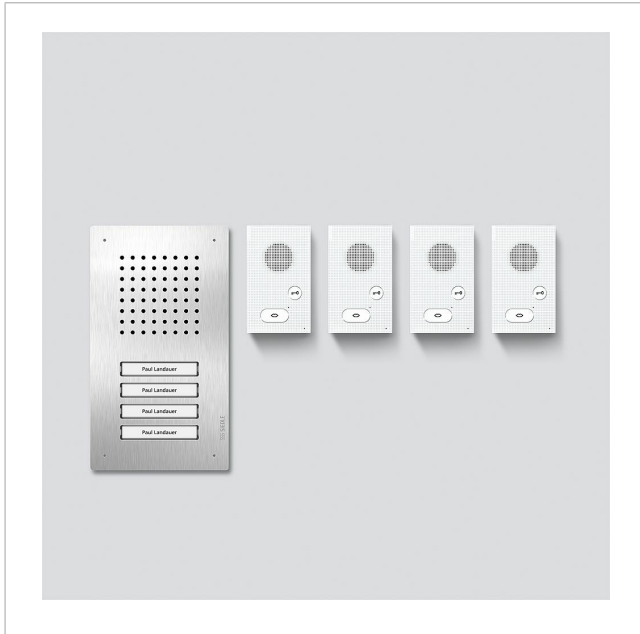

Siedle Classic audio set  
SET CLAB 850-4 E/W

210010048-00

## Product description

Siedle Classic audio set in bus technology with the functions calling, speech and door release. Door station incl. flush-mount housing.

Number of call buttons: 4

Scope of supply:

- Siedle Classic audio door station (F CL A 04 B-...)
- 4 audio indoor stations Siedle Basic (AIB 150-...)
- Set line rectifier (SNG 850-...)

## Article information

Article designation	Article description	Colour/Material	KG SAP article no.
SET CLAB 850-4 E/W	Siedle Classic audio set	Stainless steel/white	A 210010048-00

## Spare parts

Siedle Classic audio set  
SET CLAB 850-4 E/W

210010048

Page 2

Article designation	Article description	Colour/Material	KG	SAP article no.
AIB 150-...	Terminals	Blue	E	200049391-00
CL 02 Siedle Classic	Nameplate upper part call button	Clear glass	E	200029966-00
CL 02 Siedle Classic	Complete button without circuit board	Others	E	200044537-00
CL 02-4 Siedle Classic	Button circuit board	Others	E	200044536-00