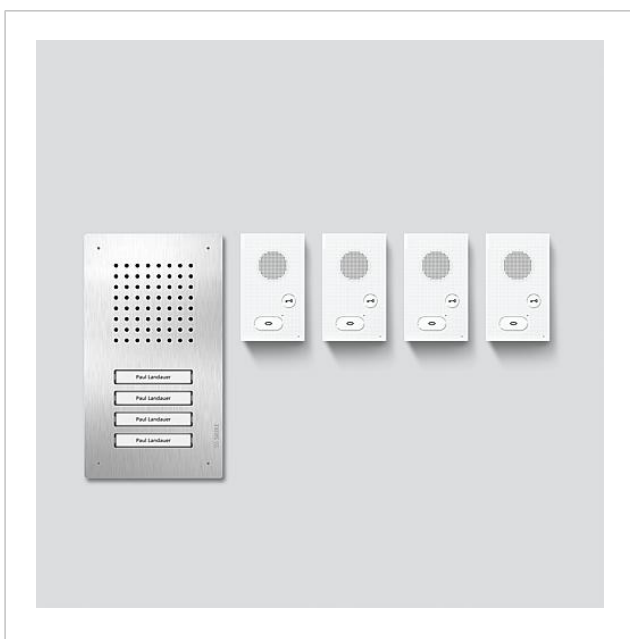

## Product description

Siedle Classic audio set in bus technology with the functions calling, speech and door release. Door station incl. flush-mount housing.

Number of call buttons: 4

Scope of supply:

- Siedle Classic audio door station (F CL A 04 B-...)
- 4 audio indoor stations Siedle Basic (AIB 150-...)
- Set line rectifier (SNG 850-...)

SNG 850-0 performance features

- 10 bus addresses for supplying the bus users
- Integrated door release and light contact
- Programming: manual, Plug+Play or PC software

## Spare parts

Siedle Classic audio set  
SET CLAB 850-4 E/W

210010048

Page 2

Article designation	Article description	Colour/Material	KG	SAP article no.
AIB 150-...	Terminals	Blue	E	200049391-00
CL 02 Siedle Classic	Nameplate upper part call button	Clear glass	E	200029966-00
CL 02 Siedle Classic	Complete button without circuit board	Others	E	200044537-00
CL 02-4 Siedle Classic	Button circuit board	Others	E	200044536-00

Siedle Classic audio set  
SET CLAB 850-4 E/W

210010048

Page 3

Siedle Classic audio set  
SET CLAB 850-4 E/W

210010048

Page 4

---

AIB 150-01 Audio indoor station Siedle Basic	Product information	1,3 MB	Download
Siedle Classic Flush-mount housing	Product information	1,1 MB	Download
Siedle Classic audio set/Siedle Classic video set	Product information	3,1 MB	Download
Siedle Classic Installation instructions	Product information	1,4 MB	Download
AIB 150-01 Audio indoor station Siedle Basic	Manual	790 kB	Download
	Declaration of Conformity	140 kB	Download
	Additional information	140 kB	Download