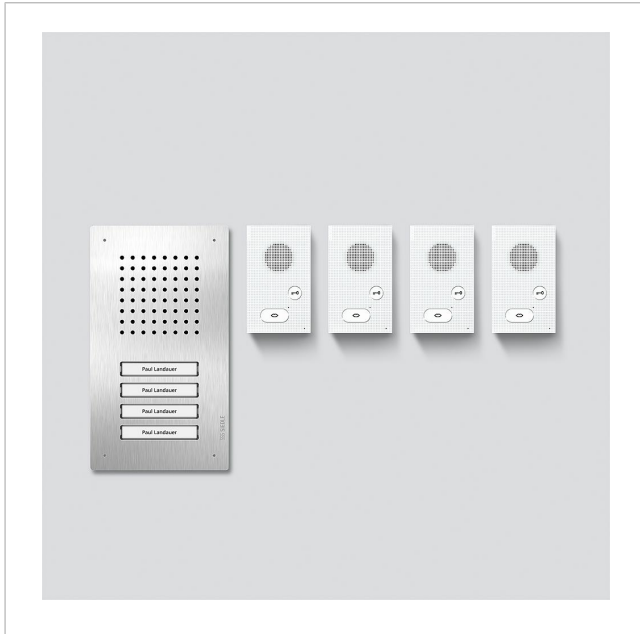

Siedle Classic audio set
SET CLAB 850-4 E/W

210010048-00

Product description

Siedle Classic audio set in bus technology with the functions calling, speech and door release. Door station incl. flush-mount housing.

Number of call buttons: 4

Scope of supply:

- Siedle Classic audio door station (F CL A 04 B-...)
- 4 audio indoor stations Siedle Basic (AIB 150-...)
- Set line rectifier (SNG 850-...)

SNG 850-... performance features

- 10 bus addresses for supplying the bus users
- Integrated door release and light contact
- Programming: manual, Plug+Play or PC software

Specifications

Contact type:	contact 24 V, 2 A
Horizontal pitch (HP):	9
Ambient temperature:	Door station -20 °C to +55 °C, Distribution 0 °C to +40 °C
Dimensions (mm) W x H x D:	Door station 171 x 303 x 2, Indoor station 79 x 133 x 23

Spare parts

Siedle Classic audio set
SET CLAB 850-4 E/W

210010048

Page 2

Article designation	Article description	Colour	KG	SAP article no.
AIB 150-...	Terminals	Blue	E	200049391-00
CL 02 Siedle Classic	Nameplate upper part call button	Clear glass	E	200029966-00
CL 02 Siedle Classic	Complete button without circuit board	Others	E	200044537-00
CL 02-4 Siedle Classic	Button circuit board	Others	E	200044536-00