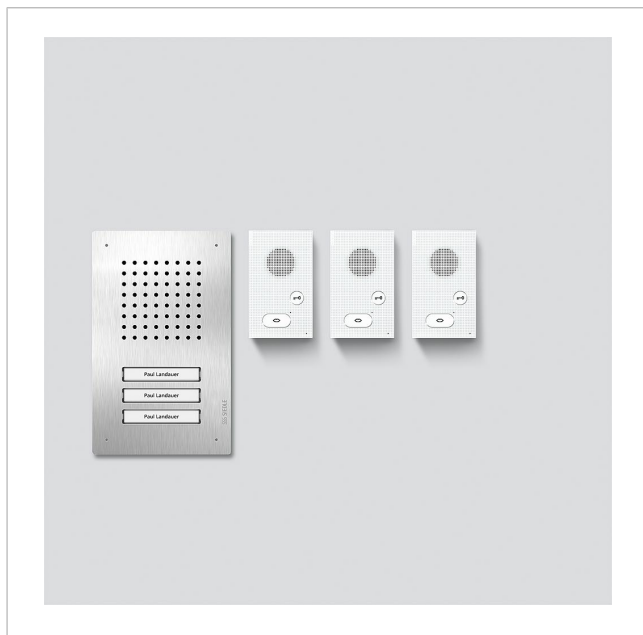

Siedle Classic audio set  
SET CLAB 850-3 E/W

210010047-00

## Product description

Siedle Classic audio set in bus technology with the functions calling, speech and door release. Door station incl. flush-mount housing.

Number of call buttons: 3

Scope of supply:

- Siedle Classic audio door station (F CL A 03 B-...)
- 3 audio indoor stations Siedle Basic (AIB 150-...)
- Set line rectifier (SNG 850-...)

SNG 850-0 performance features

- 10 bus addresses for supplying the bus users
- Integrated door release and light contact
- Programming: manual, Plug+Play or PC software

## Spare parts

Siedle Classic audio set  
SET CLAB 850-3 E/W

210010047

Page 2

Article designation	Article description	Colour/Material	KG	SAP article no.
AIB 150-...	Terminals	Blue	E	200049391-00
CL 02 Siedle Classic	Nameplate upper part call button	Clear glass	E	200029966-00
CL 02 Siedle Classic	Complete button without circuit board	Others	E	200044537-00
CL 02-3 Siedle Classic	Button circuit board	Others	E	200044535-00