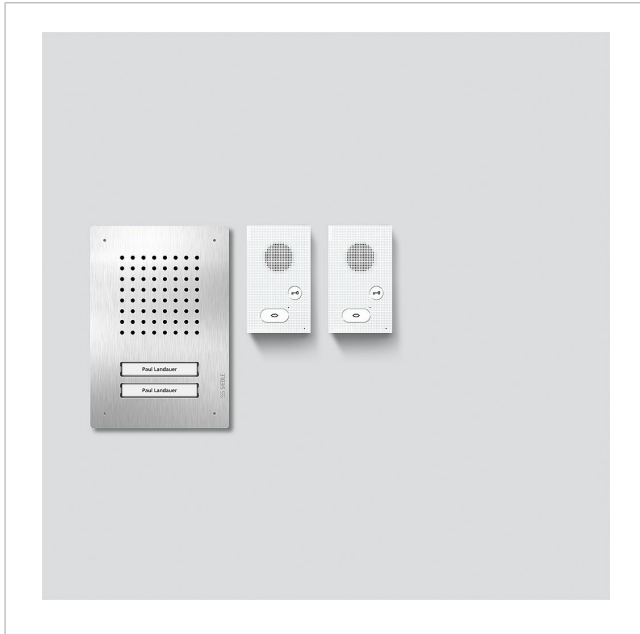

Siedle Classic audio set
SET CLAB 850-2 E/W

210010046-00

Product description

Siedle Classic audio set in bus technology with the functions calling, speech and door release. Door station incl. flush-mount housing.

Number of call buttons: 2

Scope of supply:

- Siedle Classic audio door station (F CL A 02 B-...)
- 2 audio indoor stations Siedle Basic (AIB 150-...)
- Set line rectifier (SNG 850-...)

SNG 850-0 performance features

Article information

Article designation	Article description	Colour/Material	KG SAP article no.
SET CLAB 850-2 E/W	Siedle Classic audio set	Stainless steel/white	A 210010046-00

Accessories

Article designation	Article description	Colour/Material	KG	SAP article no.
ZDS/CL	Pilfer safeguard	Black	D	200034998-00
ZNSM/CL-02	Metal Classic accessory nameplate	Others	D	200043063-00

Spare parts

Siedle Classic audio set
SET CLAB 850-2 E/W

210010046

Page 2

Article designation	Article description	Colour/Material	KG	SAP article no.
AIB 150-...	Terminals	Blue	E	200049391-00
CL 02 Siedle Classic	Nameplate upper part call button	Clear glass	E	200029966-00
CL 02 Siedle Classic	Complete button without circuit board	Others	E	200044537-00
CL 02-2 Siedle Classic	Button circuit board	Others	E	200044534-00