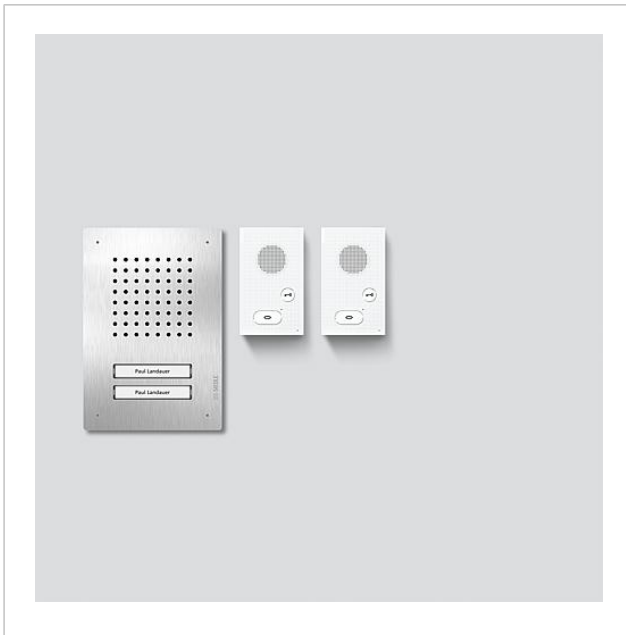

Siedle Classic audio set
SET CLAB 850-2 E/W

210010046-00

Product description

Siedle Classic audio set in bus technology with the functions calling, speech and door release. Door station incl. flush-mount housing.

Number of call buttons: 2

Scope of supply:

- Siedle Classic audio door station (F CL A 02 B-...)
- 2 audio indoor stations Siedle Basic (AIB 150-...)
- Set line rectifier (SNG 850-...)

SNG 850-0 performance features

Spare parts

Siedle Classic audio set
SET CLAB 850-2 E/W

210010046

Page 2

Article designation	Article description	Colour/Material	KG	SAP article no.
AIB 150-...	Terminals	Blue	E	200049391-00
CL 02 Siedle Classic	Nameplate upper part call button	Clear glass	E	200029966-00
CL 02 Siedle Classic	Complete button without circuit board	Others	E	200044537-00
CL 02-2 Siedle Classic	Button circuit board	Others	E	200044534-00

Siedle Classic audio set
SET CLAB 850-2 E/W

210010046

Page 3

Siedle Classic audio set
SET CLAB 850-2 E/W

210010046

Page 4

AIB 150-01 Audio indoor station Siedle Basic	Product information	1,3 MB	Download
Siedle Classic Flush-mount housing	Product information	718 kB	Download
Siedle Classic audio set/Siedle Classic video set	Product information	3,1 MB	Download
Siedle Classic Installation instructions	Product information	1,4 MB	Download
AIB 150-01 Audio indoor station Siedle Basic	Manual	790 kB	Download
	Declaration of Conformity	140 kB	Download
	Additional information	140 kB	Download