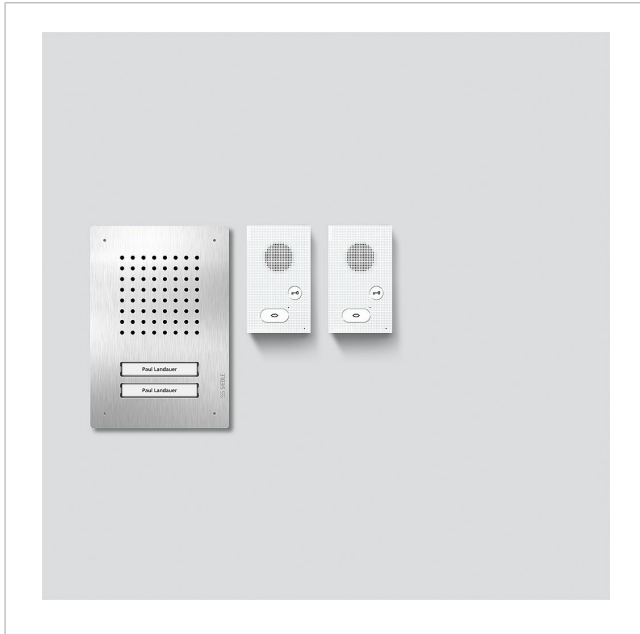

Siedle Classic audio set
SET CLAB 850-2 E/W

210010046-00

Product description

Siedle Classic audio set in bus technology with the functions calling, speech and door release. Door station incl. flush-mount housing.

Number of call buttons: 2

Scope of supply:

- Siedle Classic audio door station (F CL A 02 B-...)
- 2 audio indoor stations Siedle Basic (AIB 150-...)
- Set line rectifier (SNG 850-...)

SNG 850-... performance features

Article information

Article designation	Article description	Colour	KG SAP article no.
SET CLAB 850-2 E/W	Siedle Classic audio set	Stainless steel/white	A 210010046-00

Accessories

Article designation	Article description	Colour	KG	SAP article no.
ZDS/CL	Pilfer safeguard	Black	D	200034998-00
ZNSM/CL-02	Metal Classic accessory nameplate	Others	D	200043063-00

Spare parts

Siedle Classic audio set
SET CLAB 850-2 E/W

210010046

Page 2

Article designation	Article description	Colour	KG	SAP article no.
AIB 150-...	Terminals	Blue	E	200049391-00
CL 02 Siedle Classic	Nameplate upper part call button	Clear glass	E	200029966-00
CL 02 Siedle Classic	Complete button without circuit board	Others	E	200044537-00
CL 02-2 Siedle Classic	Button circuit board	Others	E	200044534-00