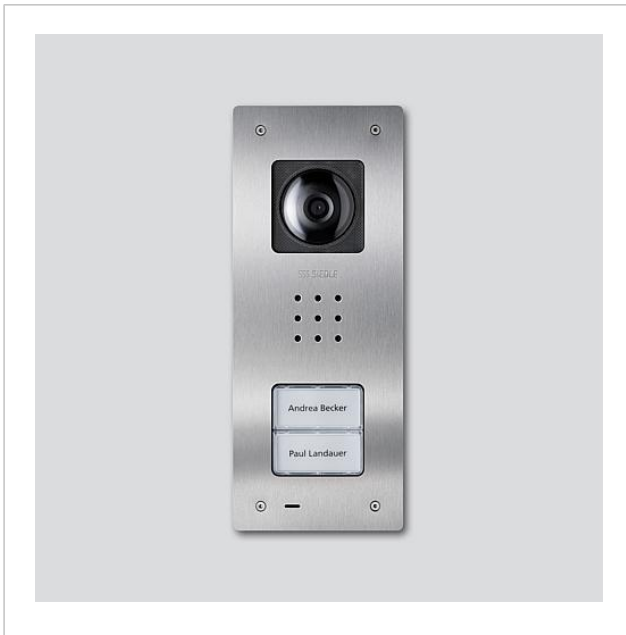

Siedle Compact video door station flush mounting
CVU 850-2-01 E
210009488-01

Product description

Siedle Compact video door station flush mounting, for installation in the In-Home bus. With the functions calling, speech, vision and door release.

Performance features:

- Integrated camera with automatic day/night switchover, LED lighting and 2-stage heating
- Integrated door loudspeaker
- Adjustable voice volume
- Number of integrated call buttons: 2
- Acoustic button acknowledgement can be activated
- Backlit nameplates exchangeable from the front
- For flush mounting with brushed stainless steel panel

Siedle Compact video
door station flush
mounting
CVU 850-2-01 E

210011122

Page 2

Article designation

CA 812-2, CA/CAU 850-2, CV/CVU
850-2-...

Article description

Nameplate insert

Colour

White

KG

E

**SAP article
no.**

200029870-00

Siedle Compact video
door station flush
mounting
CVU 850-2-01 E

210011122

Page 3