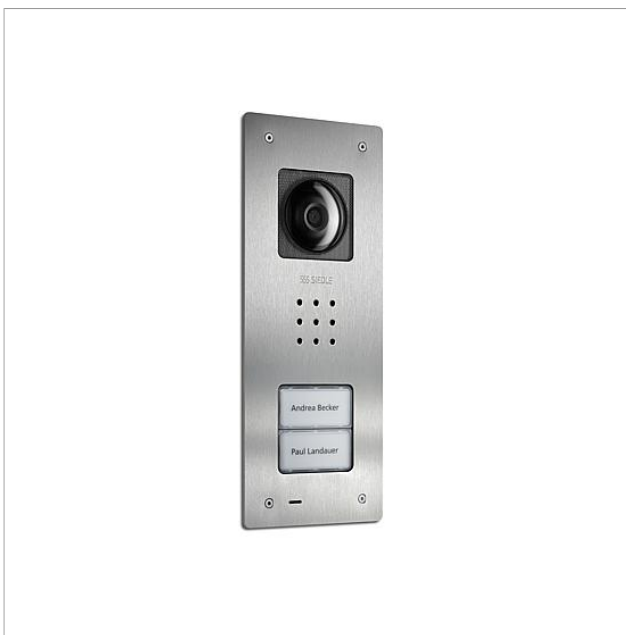

Siedle Compact video door station flush mounting
CVU 850-2-01 E
210009488-01

Product description

Siedle Compact video door station flush mounting, for installation in the In-Home bus. With the functions calling, speech, vision and door release.

Siedle Compact video
door station flush
mounting
CVU 850-2-01 E

210011122

Page 2

Article designation

CA 812-2, CA/CAU 850-2, CV/CVU
850-2-...

Article description

Nameplate insert

Colour

White

KG

E

**SAP article
no.**

200029870-00

Siedle Compact video
door station flush
mounting
CVU 850-2-01 E

210011122

Page 3

Siedle Compact video
door station flush
mounting
CVU 850-2-01 E

210011122

Page 4

CVU 850-x-0 E Siedle Compact video door station flush
mounting

Product information

1,5 MB

[Download](#)

Additional information