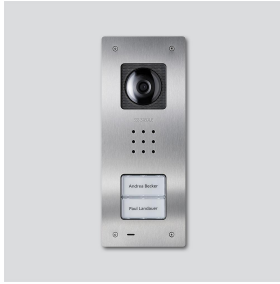

Siedle Compact video door station flush mounting
CVU 850-2-01 E
210009488-01

Product description

Siedle Compact video door station flush mounting, for installation in the In-Home bus. With the functions calling, speech, vision and door release.

Performance features:

- Integrated camera with automatic day/night switchover, LED lighting and 2-stage heating
- Integrated door loudspeaker
- Adjustable voice volume
- Number of integrated call buttons: 2
- Acoustic button acknowledgement can be activated
- Backlit nameplates exchangeable from the front
- For flush mounting with brushed stainless steel panel

Article information

Article designation	Article description	Colour	KGAP article no.
CVU 850-2-01 E	Siedle Compact video door station flush mounting	Brushed stainless steel	D 210009488-01

Spare parts

Article designation	Article description	Colour	KG	SAP article no.
CA 812-..., BCV/BCVU/CA/CAU/CV/CVU/ STA/STV 850-...	Loudspeaker	Others	E	200029867-00
CA 812-..., CA/CAU/CVU 850-..., CV 850-x-03, -04	Microphone	Others	E	200029868-00
CA 812-..., CA/CV 850-..., BCV 850-...	Siedle screw-turner	Others	E	200029931-00
CA 812-2, CA/CAU 850-2, CV/CVU 850-2-...	Nameplate superstructure	Clear glass	E	200029865-00

Siedle Compact video
door station flush
mounting
CVU 850-2-01 E

210011122

Page 2

Article designation

CA 812-2, CA/CAU 850-2, CV/CVU
850-2-...

Article description

Nameplate insert

Colour