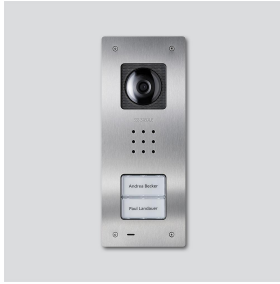

Siedle Compact video door station flush mounting
CVU 850-2-01 E
210009488-01

Product description

Siedle Compact video door station flush mounting, for installation in the In-Home bus. With the functions calling, speech, vision and door release.

Article information

Article designation	Article description	Colour	KGAP article no.
CVU 850-2-01 E	Siedle Compact video door station flush mounting	Brushed stainless steel	D 210009488-01

Spare parts

Article designation	Article description	Colour	KG	SAP article no.
CA 812-..., BCV/BCVU/CA/CAU/CV/CVU/ STA/STV 850-...	Loudspeaker	Others	E	200029867-00
CA 812-..., CA/CAU/CVU 850-..., CV 850-x-03, -04	Microphone	Others	E	200029868-00
CA 812-..., CA/CV 850-..., BCV 850-...	Siedle screw-turner	Others	E	200029931-00
CA 812-2, CA/CAU 850-2, CV/CVU 850-2-...	Nameplate superstructure	Clear glass	E	200029865-00

Siedle Compact video
door station flush
mounting
CVU 850-2-01 E

210011122

Page 2

Article designation

CA 812-2, CA/CAU 850-2, CV/CVU
850-2-...

Article description

Nameplate insert

Colour

White

KG

E

**SAP article
no.**

200029870-00

Siedle Compact video
door station flush
mounting
CVU 850-2-01 E

210011122

Page 3