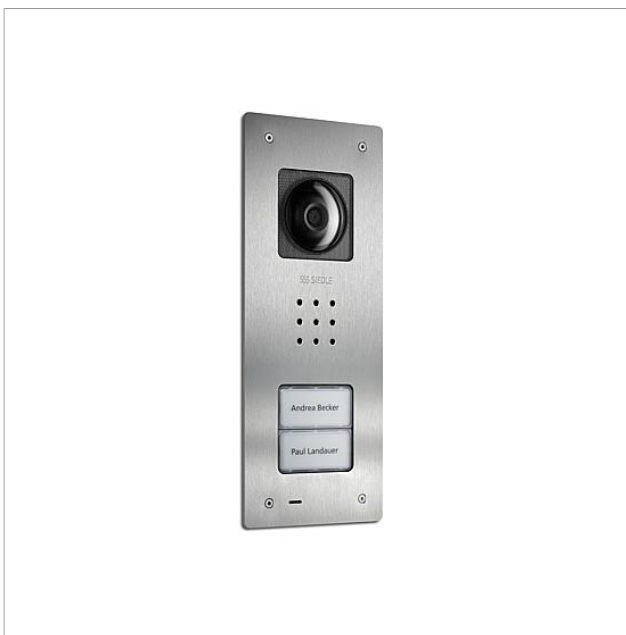

Siedle Compact video door station flush mounting
CVU 850-2-0 E
210009488-00

Product description

Siedle Compact video door station flush mounting in bus technology, for installation in the In-Home bus. With the functions calling, speech, vision and door release.

Article information

Article designation	Article description	Colour/Material	KGAP article no.
CVU 850-2-0 E	Siedle Compact video door station flush mounting	Brushed stainless steel	D 210009488-00

Spare parts

Siedle Compact video
door station flush
mounting
CVU 850-2-0 E

210009488

Page 2

Article designation

CA 812-2, CA/CAU 850-2, CV/CVU
850-2-...

Article description

Nameplate insert

Colour/Material

White

KG

E

**SAP article
no.**

200029870-00

Siedle Compact video
door station flush
mounting
CVU 850-2-0 E

210009488

Page 3