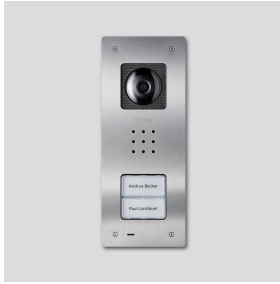

Siedle Compact video door station flush mounting
CVU 850-2-0 E
210009488-00

Product description

Siedle Compact video door station flush mounting in bus technology, for installation in the In-Home bus. With the functions calling, speech, vision and door release.

Performance features:

- Integrated camera with automatic day/night switchover, LED lighting and 2-stage heating
- Integrated door loudspeaker
- Adjustable voice volume
- Number of integrated call buttons: 2
- Acoustic button acknowledgement can be activated
- Backlit nameplates exchangeable from the front
- For flush mounting with brushed stainless steel panel

Article information

Article designation	Article description	Colour/Material	KGAP article no.
CVU 850-2-0 E	Siedle Compact video door station flush mounting	Brushed stainless steel	D 210009488-00

Spare parts

Siedle Compact video
door station flush
mounting
CVU 850-2-0 E

210009488

Page 2

Article designation

CA 812-2, CA/CAU 850-2, CV/CVU
850-2-...

Article description

Nameplate insert

Colour/Material