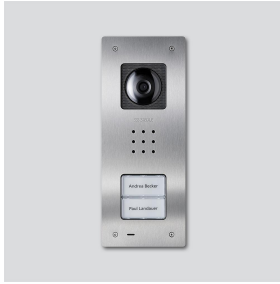

Siedle Compact video door station flush mounting
CVU 850-2-0 E
210009488-00

Product description

Siedle Compact video door station flush mounting in bus technology, for installation in the In-Home bus. With the functions calling, speech, vision and door release.

Siedle Compact video
door station flush
mounting
CVU 850-2-0 E

210009488

Page 2

Article designation

CA 812-2, CA/CAU 850-2, CV/CVU
850-2-...

Article description

Nameplate insert

Colour/Material

White

KG

E

**SAP article
no.**

200029870-00

Siedle Compact video
door station flush
mounting
CVU 850-2-0 E

210009488

Page 3

Siedle Compact video
door station flush
mounting
CVU 850-2-0 E

210009488

Page 4

CVU 850-x-0 E Siedle Compact video door station flush
mounting

Product information

1,5 MB

[Download](#)

Declaration of Conformity