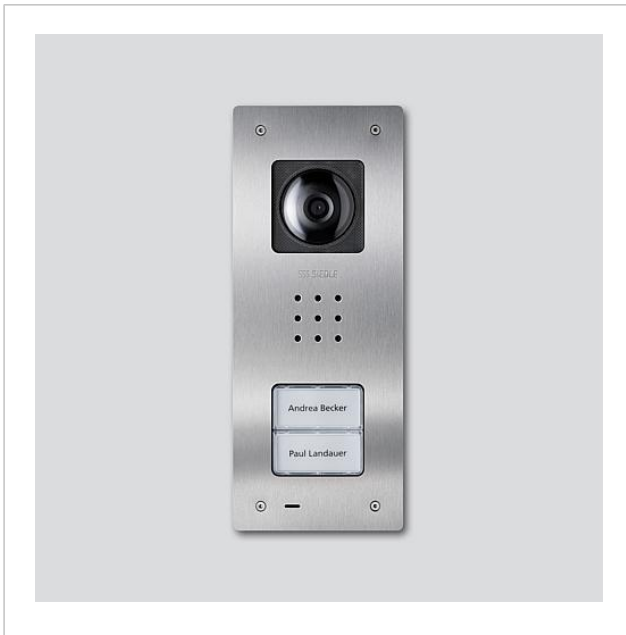

Siedle Compact video door station flush mounting
CVU 850-2-0 E
210009488-00

Product description

Siedle Compact video door station flush mounting in bus technology, for installation in the In-Home bus. With the functions calling, speech, vision and door release.

Article information

Article designation	Article description	Colour/Material	KGAP article no.
CVU 850-2-0 E	Siedle Compact video door station flush mounting	Brushed stainless steel	D 210009488-00

Spare parts

Siedle Compact video
door station flush
mounting
CVU 850-2-0 E

210009488

Page 2

Article designation

CA 812-2, CA/CAU 850-2, CV/CVU
850-2-...

Article description

Nameplate insert

Colour/Material

White

KG

E

**SAP article
no.**

200029870-00

Siedle Compact video
door station flush
mounting
CVU 850-2-0 E

210009488

Page 3