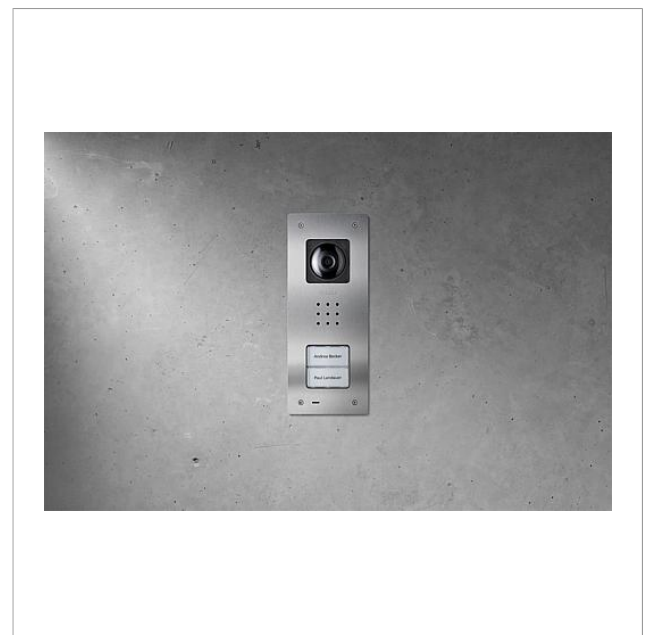

Siedle Compact video door station flush mounting
CVU 850-2-0 E
210009488-00

Product description

Siedle Compact video door station flush mounting in bus technology, for installation in the In-Home bus. With the functions calling, speech, vision and door release.

Siedle Compact video
door station flush
mounting
CVU 850-2-0 E

210009488

Page 2

Article designation

CA 812-2, CA/CAU 850-2, CV/CVU
850-2-...

Article description

Nameplate insert

Colour/Material

White

KG

E

**SAP article
no.**

200029870-00

Siedle Compact video
door station flush
mounting
CVU 850-2-0 E

210009488

Page 3

Siedle Compact video
door station flush
mounting
CVU 850-2-0 E

210009488

Page 4

CVU 850-x-0 E Siedle Compact video door station flush
mounting

Product information

1,5 MB

[Download](#)

Declaration of Conformity