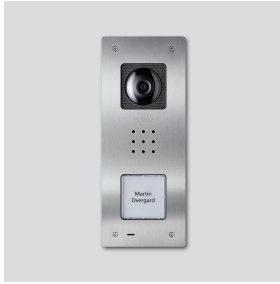

Siedle Compact video door station flush mounting
CVU 850-1-01 E
210009487-01

Product description

Siedle Compact video door station flush mounting, for installation in the In-Home bus. With the functions calling, speech, vision and door release.

Article information

Article designation	Article description	Colour/Material	KGAP article no.
CVU 850-1-01 E	Siedle Compact video door station flush mounting	Brushed stainless steel	D 210009487-01

Spare parts

Siedle Compact video
door station flush
mounting
CVU 850-1-01 E

210011121

Page 2

Article designation	Article description	Colour/Material	KG	SAP article no.
CA 812-1, CA/CAU 850-1, BCV/BCVU/ CV/CVU 850-1-...	Nameplate insert	White	E	200029869-00

Siedle Compact video
door station flush
mounting
CVU 850-1-01 E

210011121

Page 3

Siedle Compact video
door station flush
mounting
CVU 850-1-01 E

210011121

Page 4

CVU 850-x-0 E Siedle Compact video door station flush
mounting