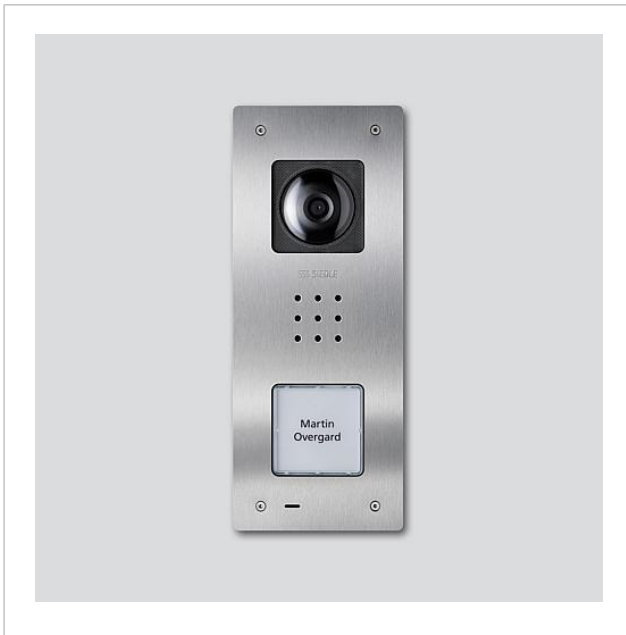

Siedle Compact video
door station flush
mounting
CVU 850-1-01 E

210011121

Page 3