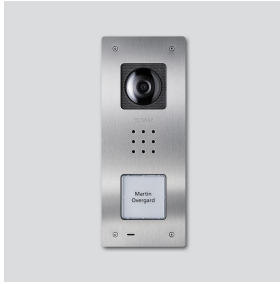

Siedle Compact video
door station flush
mounting
CVU 850-1-01 E

210011121

Page 2

Article designation	Article description	Colour/Material	KG	SAP article no.
CA 812-1, CA/CAU 850-1, BCV/BCVU/ CV/CVU 850-1-...	Nameplate insert	White	E	200029869-00