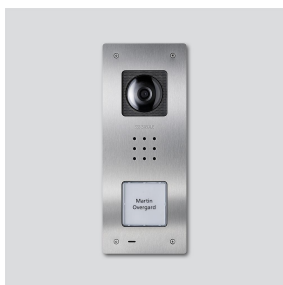

Siedle Compact video door station flush mounting
CVU 850-1-0 E
210009487-00

Product description

Siedle Compact video door station flush mounting in bus technology, for installation in the In-Home bus. With the functions calling, speech, vision and door release.

Performance features:

- Integrated camera with automatic day/night switchover, LED lighting and 2-stage heating
- Integrated door loudspeaker
- Adjustable voice volume
- Number of integrated call buttons: 1
- Acoustic button acknowledgement can be activated
- Backlit nameplates exchangeable from the front
- For flush mounting with brushed stainless steel panel

Article information

| Article designation | Article description | Colour/Material | KGAP article no. |
|---------------------|--|-------------------------|------------------|
| CVU 850-1-0 E | Siedle Compact video door station flush mounting | Brushed stainless steel | D 210009487-00 |

Siedle Compact video
door station flush
mounting
CVU 850-1-0 E

210009487

Page 2

| Article designation | Article description | Colour/Material | KG | SAP article no. |
|---|---------------------|-----------------|----|-----------------|
| CA 812-1, CA/CAU 850-1, BCV/BCVU/ CV/CVU 850-1-... | Nameplate insert | White | E | 200029869-00 |