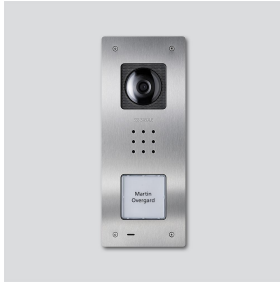

Siedle Compact video door station flush mounting
CVU 850-1-0 E
210009487-00

Product description

Siedle Compact video door station flush mounting in bus technology, for installation in the In-Home bus. With the functions calling, speech, vision and door release.

Performance features:

- Integrated camera with automatic day/night switchover, LED lighting and 2-stage heating
- Integrated door loudspeaker
- Adjustable voice volume
- Number of integrated call buttons: 1
- Acoustic button acknowledgement can be activated
- Backlit nameplates exchangeable from the front
- For flush mounting with brushed stainless steel panel

Article information

| Article designation | Article description | Colour/Material | KGAP article no. |
|---------------------|--|-------------------------|------------------|
| CVU 850-1-0 E | Siedle Compact video door station flush mounting | Brushed stainless steel | D 210009487-00 |

Siedle Compact video
door station flush
mounting
CVU 850-1-0 E

210009487

Page 2

| Article designation | Article description | Colour/Material | KG | SAP article no. |
|---|---------------------|-----------------|----|-----------------|
| CA 812-1, CA/CAU 850-1, BCV/BCVU/ CV/CVU 850-1-... | Nameplate insert | White | E | 200029869-00 |