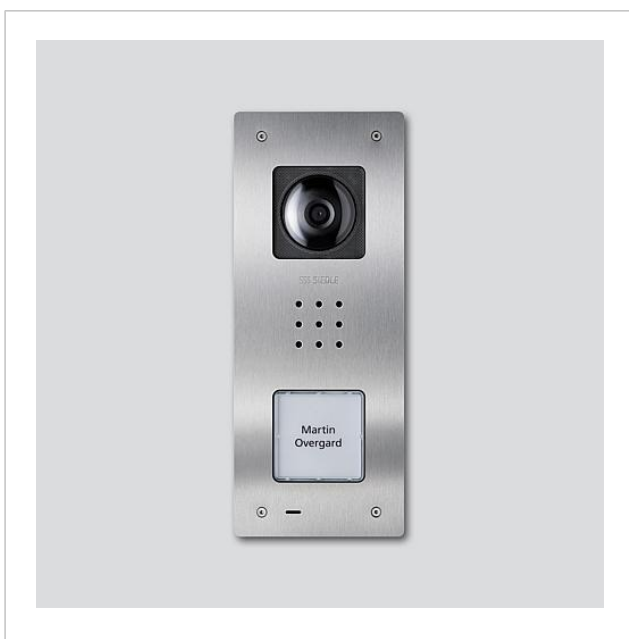

Siedle Compact video
door station flush
mounting
CVU 850-1-0 E

210009487

Page 3