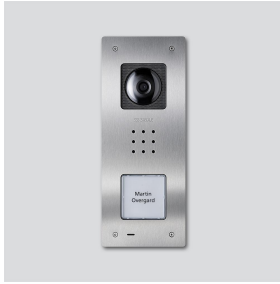

Siedle Compact video door station flush mounting
CVU 850-1-0 E
210009487-00

Product description

Siedle Compact video door station flush mounting in bus technology, for installation in the In-Home bus. With the functions calling, speech, vision and door release.

Article information

| Article designation | Article description | Colour/Material | KGAP article no. |
|---------------------|--|-------------------------|------------------|
| CVU 850-1-0 E | Siedle Compact video door station flush mounting | Brushed stainless steel | D 210009487-00 |

Siedle Compact video
door station flush
mounting
CVU 850-1-0 E

210009487

Page 2

| Article designation | Article description | Colour/Material | KG | SAP article no. |
|---|---------------------|-----------------|----|-----------------|
| CA 812-1, CA/CAU 850-1, BCV/BCVU/ CV/CVU 850-1-... | Nameplate insert | White | E | 200029869-00 |

Siedle Compact video
door station flush
mounting
CVU 850-1-0 E

210009487

Page 3

Siedle Compact video
door station flush
mounting
CVU 850-1-0 E

210009487

Page 4

CVU 850-x-0 E Siedle Compact video door station flush
mounting