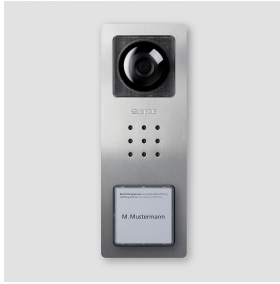

Siedle Compact video door station  
CV 850-1-03 E  
210009485-00

## Product description

Siedle Compact video door station, for installation in the In-Home bus or as a replacement device in the Siedle Basic video set. With the functions calling, speech, vision and door release.

Siedle Compact video  
door station  
CV 850-1-03 E

210009485

Page 2

Article designation	Article description	Colour/Material	KG	SAP article no.
CV 850-1/-2, CV 850-01/-02, BCV/BCVU 850-...	Microphone	Others	E	210011866-00

Siedle Compact video  
door station  
CV 850-1-03 E

210009485

Page 3

Siedle Compact video  
door station  
CV 850-1-03 E

210009485

Page 4

---

CV 850-x-03 E Siedle Compact video door station