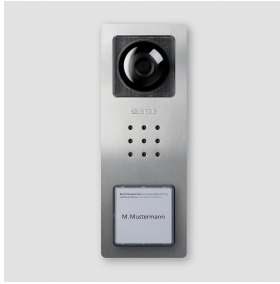

Siedle Compact video
door station
CV 850-1-03 E

210009485

Page 2

Article designation	Article description	Colour/Material	KG	SAP article no.
CV 850-1/-2, CV 850-01/-02, BCV/BCVU 850-...	Microphone	Others	E	210011866-00