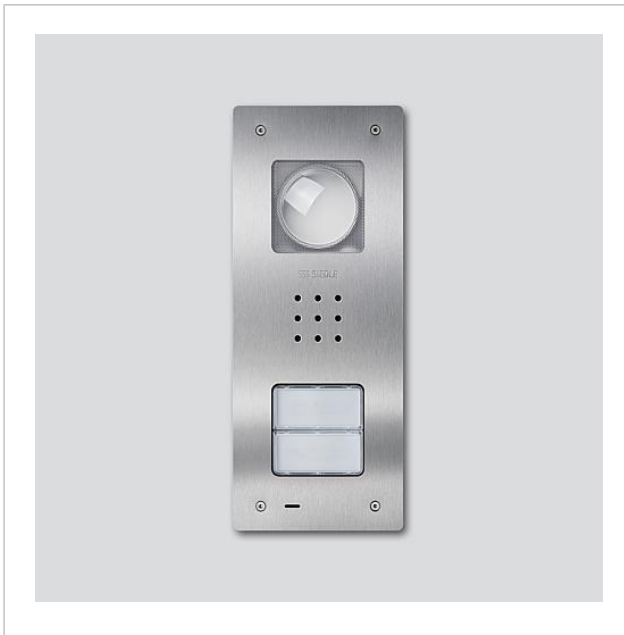

Upper part of the  
housing  
CVU/BCVU 850-2-0 E

210009395-00

---

## Product description

Upper part of the housing for Compact video door station flush mounting, with 2 call buttons, suitable for CVU/BCVU 850-2...

Upper part of the  
housing  
CVU/BCVU 850-2-0 E

210009395

Page 2

Upper part of the  
housing  
CVU/BCVU 850-2-0 E

210009395

Page 3

---

CVU 850-x-0 E Siedle Compact video door station flush mounting	Product information	1,5 MB	Download
BCVU 850-x-0 Siedle Compact video door station flush mounting	Declaration of Conformity	758 kB	Download
	Additional information	140 kB	Download