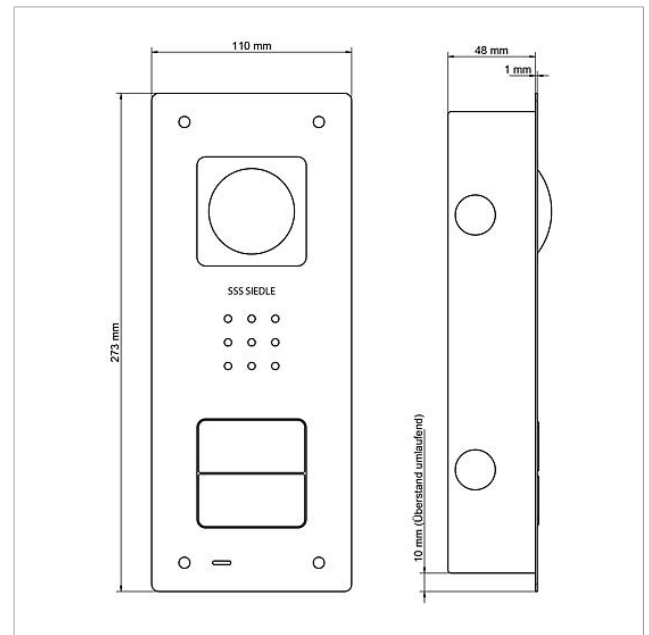

Upper part of the  
housing  
CVU/BCVU 850-2-0 E

210009395-00

---

## Product description

Upper part of the housing for Compact video door station flush mounting, with 2 call buttons, suitable for CVU/BCVU 850-2...

Upper part of the  
housing  
CVU/BCVU 850-2-0 E

210009395

Page 2

Upper part of the  
housing  
CVU/BCVU 850-2-0 E

210009395

Page 3

---

CVU 850-x-0 E Siedle Compact video door station flush mounting	Product information	1,5 MB	Download
BCVU 850-x-0 Siedle Compact video door station flush mounting	Declaration of Conformity	758 kB	Download
	Additional information	140 kB	Download