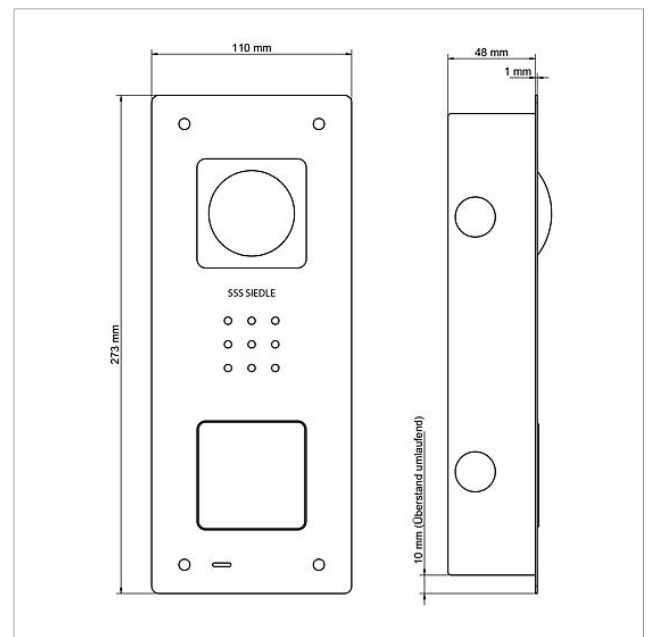

Upper part of the
housing
CVU/BCVU 850-1-0 E

210009394-00

Product description

Upper part of the housing for Compact video door station flush mounting, with 1 call button, suitable for CVU/BCVU 850-1...

Upper part of the
housing
CVU/BCVU 850-1-0 E

210009394

Page 2

Upper part of the
housing
CVU/BCVU 850-1-0 E

210009394

Page 3

CVU 850-x-0 E Siedle Compact video door station flush mounting	Product information	1,5 MB	Download
BCVU 850-x-0 Siedle Compact video door station flush mounting	Declaration of Conformity	758 kB	Download
	Additional information	140 kB	Download