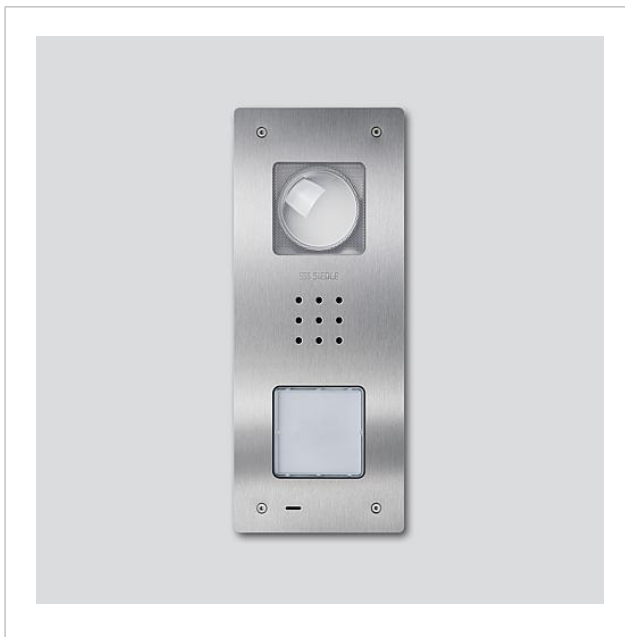

Upper part of the
housing
CVU/BCVU 850-1-0 E

210009394-00

Product description

Upper part of the housing for Compact video door station flush mounting, with 1 call button, suitable for CVU/BCVU 850-1...

Upper part of the
housing
CVU/BCVU 850-1-0 E

210009394

Page 2

Upper part of the
housing
CVU/BCVU 850-1-0 E

210009394

Page 3

CVU 850-x-0 E Siedle Compact video door station flush mounting	Product information	1,5 MB	Download
BCVU 850-x-0 Siedle Compact video door station flush mounting	Declaration of Conformity	758 kB	Download
	Additional information	140 kB	Download