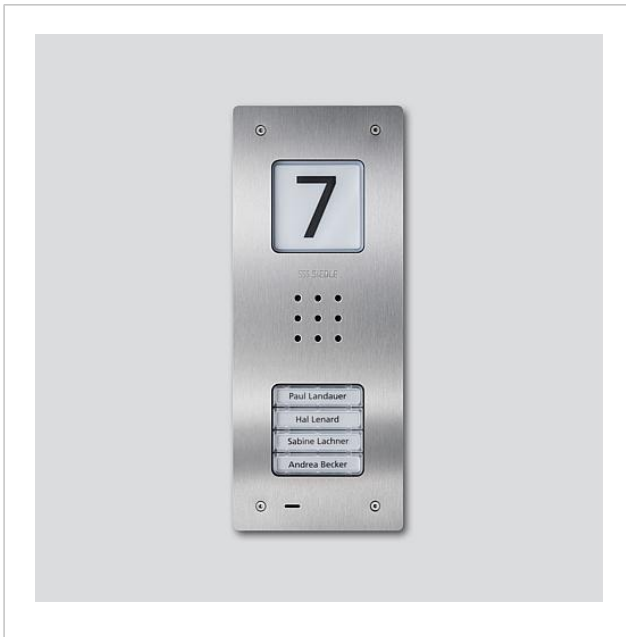

Upper part of the  
housing  
CAU 850-4-0 E

210009393-00

---

## Product description

---

Upper part of the housing for audio door station Siedle Compact flush mounting CAU 850-...

Upper part of the  
housing  
CAU 850-4-0 E

210009393

Page 2

Upper part of the  
housing  
CAU 850-4-0 E

210009393

Page 3

---

CAU 850-X-0 Siedle Compact audio door station flush mounting	Product information	1,4 MB	Download
CAU 850-X-0 Siedle Compact audio door station flush mounting	Declaration of Conformity	759 kB	Download
	Additional information	140 kB	Download