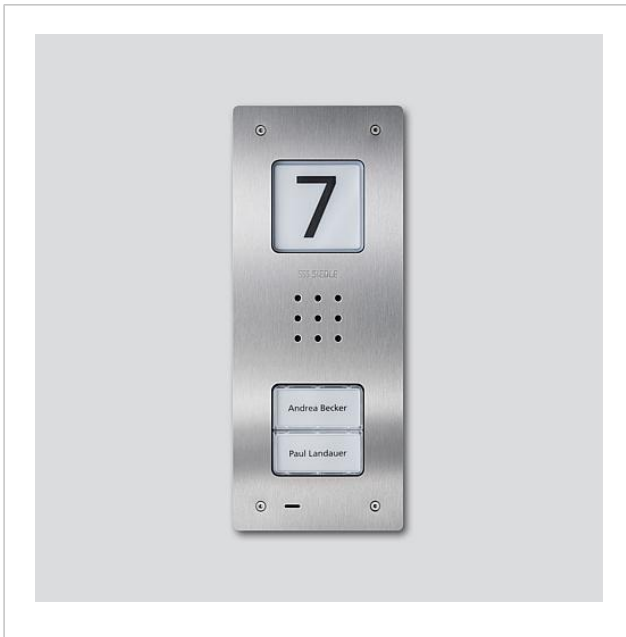

Upper part of the
housing
CAU 850-2-0 E
210009392-00

Product description

Upper part of the housing for audio door station Siedle Compact flush mounting CAU 850-...

Upper part of the
housing
CAU 850-2-0 E

210009392

Page 2

Upper part of the
housing
CAU 850-2-0 E

210009392

Page 3

CAU 850-X-0 Siedle Compact audio door station flush mounting	Product information	1,4 MB	Download
CAU 850-X-0 Siedle Compact audio door station flush mounting	Declaration of Conformity	759 kB	Download
	Additional information	140 kB	Download