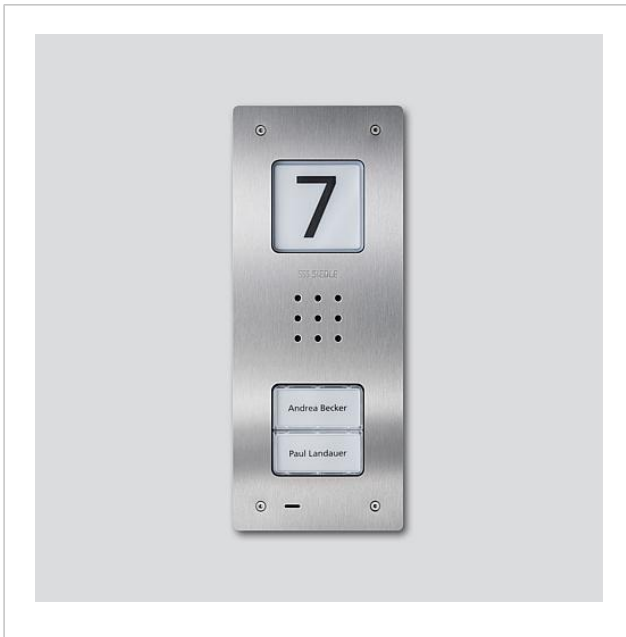

Upper part of the  
housing  
CAU 850-2-0 E  
210009392-00

---

## Product description

---

Upper part of the housing for audio door station Siedle Compact flush mounting CAU 850-...

Upper part of the  
housing  
CAU 850-2-0 E

210009392

Page 2

Upper part of the  
housing  
CAU 850-2-0 E

210009392

Page 3

---

CAU 850-X-0 Siedle Compact audio door station flush mounting	Product information	1,4 MB	Download
CAU 850-X-0 Siedle Compact audio door station flush mounting	Declaration of Conformity	759 kB	Download
	Additional information	420 kB	Download