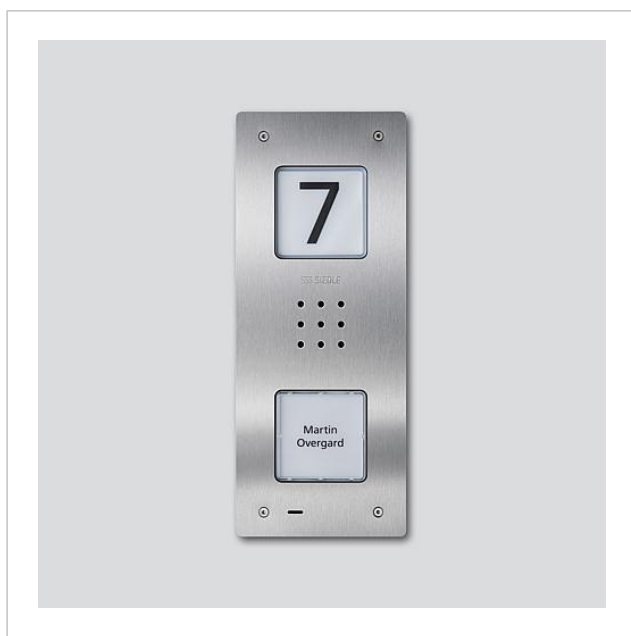

Upper part of the
housing
CAU 850-1-0 E

210009391-00

Product description

Upper part of the housing for audio door station Siedle Compact flush mounting CAU 850-...

Upper part of the
housing
CAU 850-1-0 E

210009391

Page 2

Upper part of the
housing
CAU 850-1-0 E

210009391

Page 3

| | | | |
|--|---------------------------|--------|----------|
| CAU 850-X-0 Siedle Compact audio door station flush mounting | Product information | 1,4 MB | Download |
| CAU 850-X-0 Siedle Compact audio door station flush mounting | Declaration of Conformity | 759 kB | Download |
| | Additional information | 140 kB | Download |