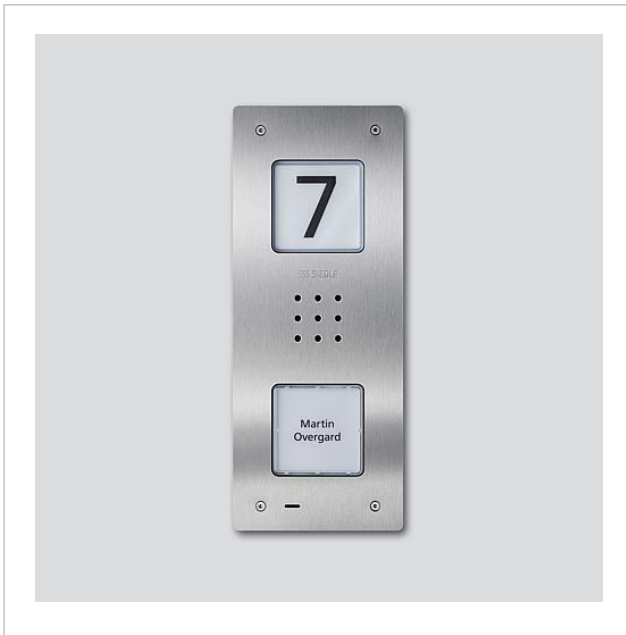

Upper part of the  
housing  
CAU 850-1-0 E

210009391-00

---

## Product description

---

Upper part of the housing for audio door station Siedle Compact flush mounting CAU 850-...

Upper part of the  
housing  
CAU 850-1-0 E

210009391

Page 2

Upper part of the  
housing  
CAU 850-1-0 E

210009391

Page 3

---

CAU 850-X-0 Siedle Compact audio door station flush mounting	Product information	1,4 MB	<a href="#">Download</a>
CAU 850-X-0 Siedle Compact audio door station flush mounting	Declaration of Conformity	759 kB	<a href="#">Download</a>
	Additional information	420 kB	<a href="#">Download</a>