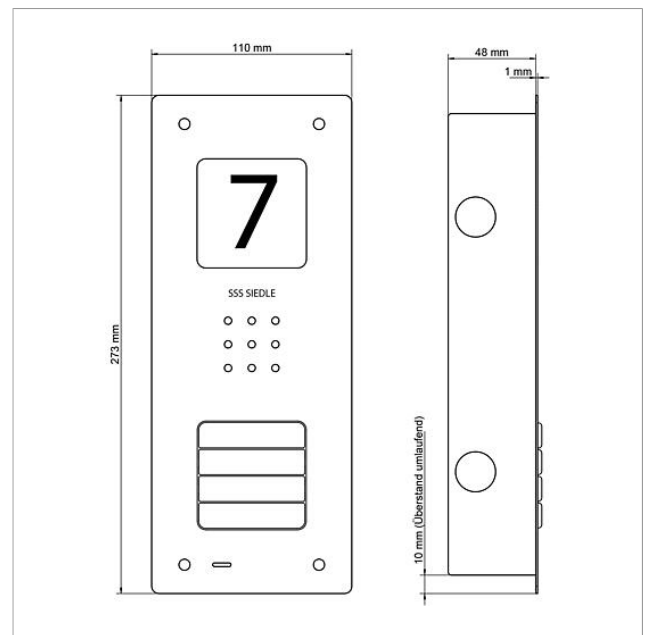

## Specifications

Contact type:	contact 24 V, 2 A
Protection system:	IP 54
Ambient temperature:	-20 °C to +55 °C
Dimensions front panel (mm) W x H x D:	110 x 273 x 1
Dimensions housing (mm) W x H x D:	85 x 253 x 48

Brushed stainless steel

**KG**

E

**SAP article  
no.**

210009393-00

Siedle Compact audio  
door station flush  
mounting  
CAU 850-4-0 E

210009119

Page 3