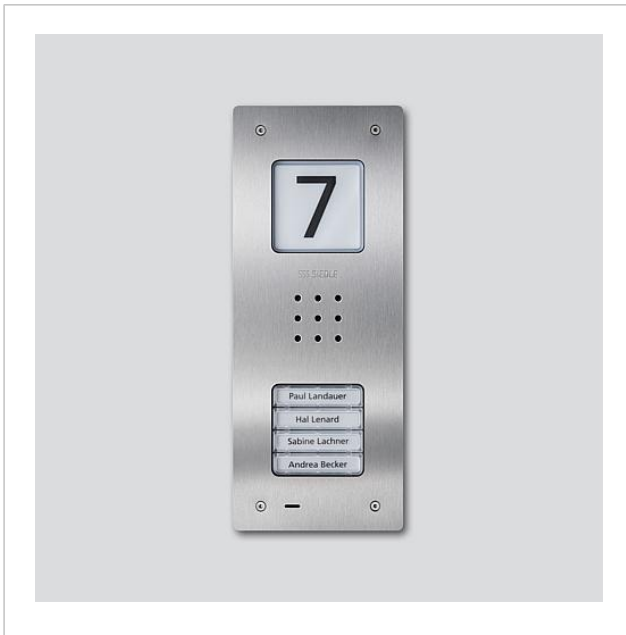

Siedle Compact audio door station flush mounting  
CAU 850-4-0 E  
210009119-00

## Product description

Siedle Compact audio door station flush mounting, for installation in the In-Home bus. With the functions calling, speech and door release.

### Performance features:

- Integrated door loudspeaker
- Adjustable voice volume
- Number of integrated call buttons: 4
- Acoustic button acknowledgement can be activated
- Backlit nameplates exchangeable from the front
- Backlit info sign for house number, logos, opening times, etc.
- For flush mounting with brushed stainless steel panel

Brushed stainless steel

**KG**

E

**SAP article  
no.**

210009393-00

Siedle Compact audio  
door station flush  
mounting  
CAU 850-4-0 E

210009119

Page 3