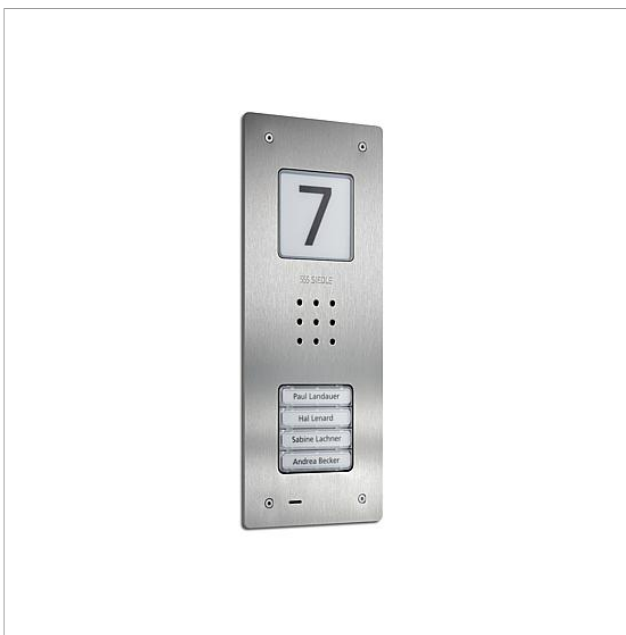

Siedle Compact audio door station flush mounting  
CAU 850-4-0 E  
210009119-00

## Product description

Siedle Compact audio door station flush mounting, for installation in the In-Home bus. With the functions calling, speech and door release.

Siedle Compact audio  
door station flush  
mounting  
CAU 850-4-0 E

210009119

Page 2

**Article designation**

CAU 850-4-0 E

**Article description**

Upper part of the housing

**Colour**

Brushed stainless steel

**KG**

E

**SAP article  
no.**

210009393-00

Siedle Compact audio  
door station flush  
mounting  
CAU 850-4-0 E

210009119

Page 3