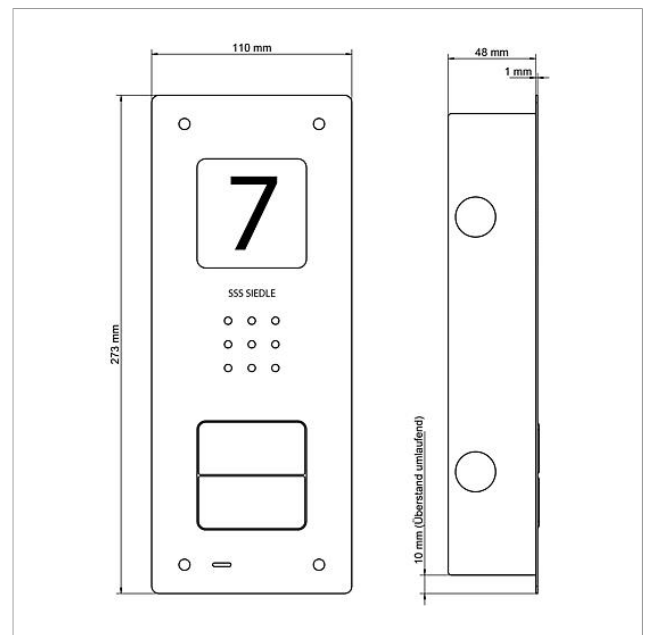

Siedle Compact audio
door station flush
mounting
CAU 850-2-0 E

210009118

Page 3