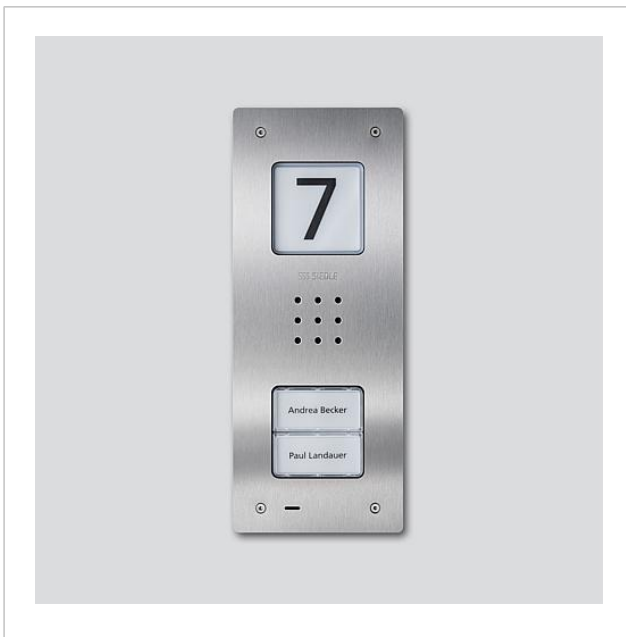

Siedle Compact audio
door station flush
mounting
CAU 850-2-0 E

210009118

Page 3