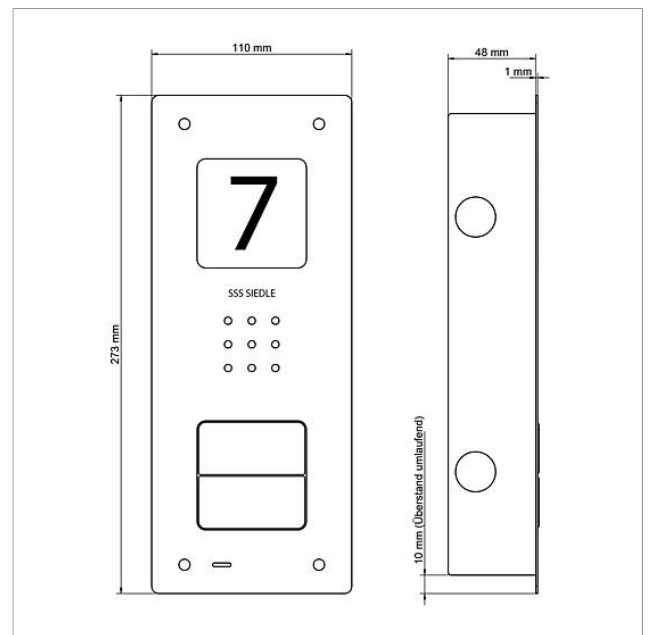

Specifications

| | |
|--|-------------------|
| Contact type: | contact 24 V, 2 A |
| Protection system: | IP 54 |
| Ambient temperature: | -20 °C to +55 °C |
| Dimensions front panel (mm) W x H x D: | 110 x 273 x 1 |
| Dimensions housing (mm) W x H x D: | 85 x 253 x 48 |

Siedle Compact audio
door station flush
mounting
CAU 850-2-0 E

210009118

Page 2

| Article designation | Article description | Colour/Material | KG | SAP article no. |
|--|---------------------------|-------------------------|----|-----------------|
| CA 812-2, CA/CAU 850-2, CV/CVU 850-2-... | Nameplate insert | White | E | 200029870-00 |
| CAU 850-2-0 E | Upper part of the housing | Brushed stainless steel | E | 210009392-00 |

Siedle Compact audio
door station flush
mounting
CAU 850-2-0 E

210009118

Page 3

Siedle Compact audio
door station flush
mounting
CAU 850-2-0 E

210009118

Page 4

| | | | |
|--|---------------------------|--------|----------|
| CAU 850-X-0 Siedle Compact audio door station flush mounting | Product information | 1,4 MB | Download |
| CAU 850-X-0 Siedle Compact audio door station flush mounting | Declaration of Conformity | 759 kB | Download |
| | Additional information | 140 kB | Download |