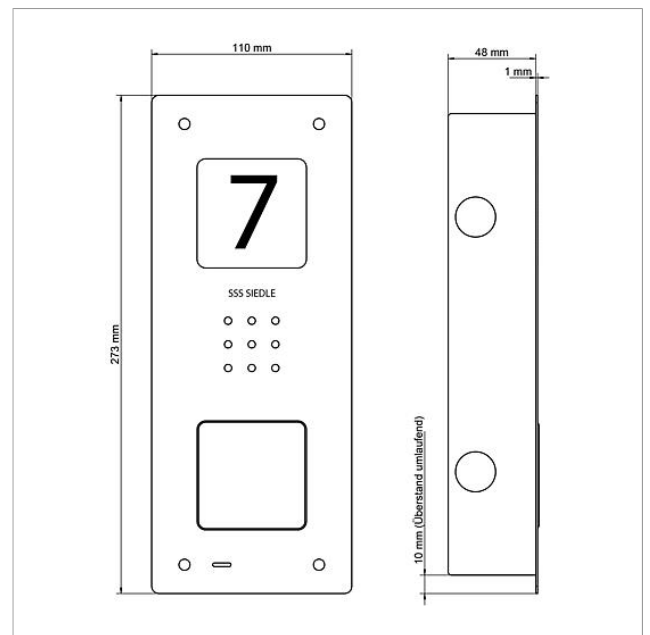

Specifications

Contact type:	contact 24 V, 2 A
Protection system:	IP 54
Ambient temperature:	-20 °C to +55 °C
Dimensions front panel (mm) W x H x D:	110 x 273 x 1
Dimensions housing (mm) W x H x D:	85 x 253 x 48

Siedle Compact audio
door station flush
mounting
CAU 850-1-0 E

210009117

Page 2

Article designation	Article description	Colour/Material	KG	SAP article no.
CA 812-1, CA/CAU 850-1, BCV/BCVU/ CV/CVU 850-1-...	Nameplate insert	White	E	200029869-00
CAU 850-1-0 E	Upper part of the housing	Brushed stainless steel	E	210009391-00

Siedle Compact audio
door station flush
mounting
CAU 850-1-0 E

210009117

Page 3

Siedle Compact audio
door station flush
mounting
CAU 850-1-0 E

210009117

Page 4

CAU 850-X-0 Siedle Compact audio door station flush mounting	Product information	1,4 MB	Download
CAU 850-X-0 Siedle Compact audio door station flush mounting	Declaration of Conformity	759 kB	Download
	Additional information	140 kB	Download