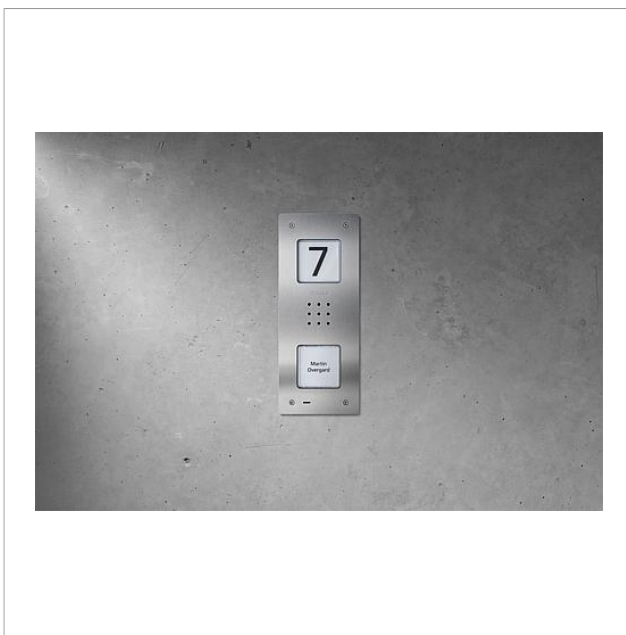

Siedle Compact audio
door station flush
mounting
CAU 850-1-0 E

210009117

Page 3