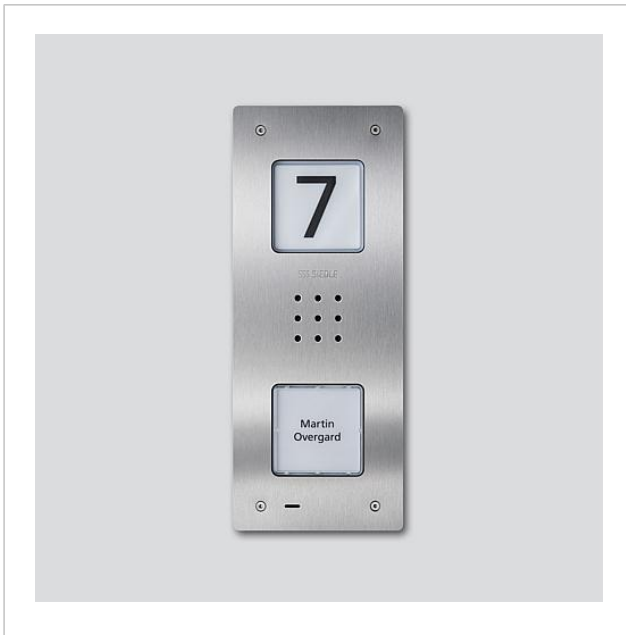

Siedle Compact audio
door station flush
mounting
CAU 850-1-0 E

210009117

Page 3