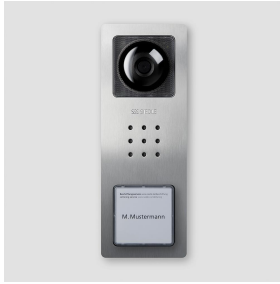

Upper part of the  
housing  
CV 850-1-..., BCV  
850-1-01 E

210008756-00

---

## Product description

Upper part of the housing for CV 850-1/CV 850-1-02 and BCV 850-1/BCV 850-1-01 Compact video door station with 1 call button.

---

## Specifications

Dimensions (mm) W x H x D: 82 x 226 x 35

---

## Article information

Article designation	Article description	Colour	KGSAP article no.
CV 850-1-..., BCV 850-1-01 E	Upper part of the housing	Brushed stainless steel	E 210008756-00

Upper part of the  
housing  
CV 850-1-..., BCV  
850-1-01 E