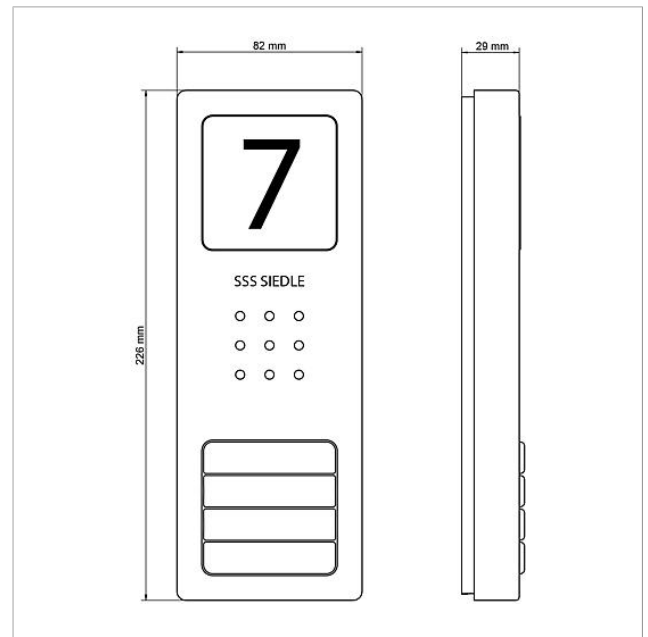

Upper part of the
housing
CA 812-4, CA 850-4 E
210008753-00

Product description

Upper part of the housing for CA 850-..., CA 812-... E Compact audio door station.

Specifications

Dimensions (mm) W x H x D: 82 x 226 x 29

Article information

Article designation	Article description	Colour/Material	KGSAP article no.
CA 812-4, CA 850-4 E	Upper part of the housing	Brushed stainless steel	E 210008753-00

Upper part of the
housing
CA 812-4, CA 850-4 E

210008753

Page 2

Upper part of the
housing
CA 812-4, CA 850-4 E

210008753

Page 3

CA 812-x E Siedle Compact audio door station
CA 812-...

Product information

1,9 MB