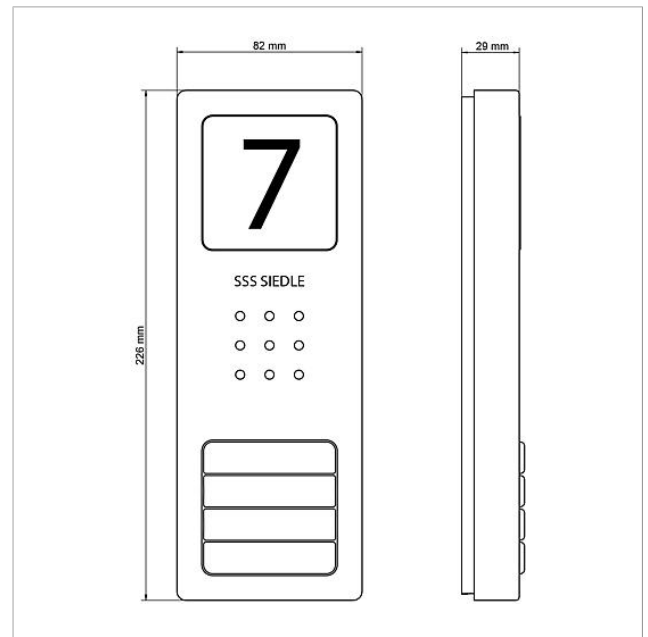

Upper part of the
housing
CA 812-4, CA 850-4 E

210008753

Page 2