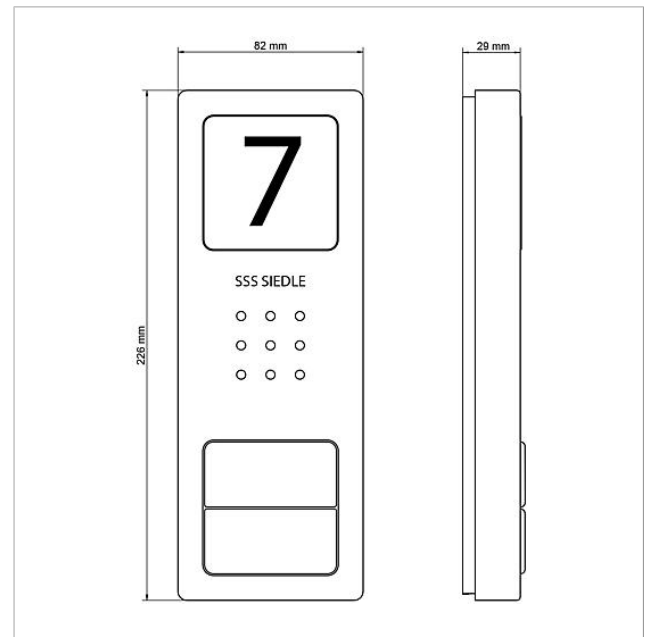

Siedle Compact audio door station
CA 812-2 E

210008749-00

Product description

Siedle Compact audio door station replacement device for the door station of the SET CA 812-2 E.

Specifications

Contact type:	2 contact 15 V AC, 30 V DC, 2 A
Protection system:	IP 54
Ambient temperature:	-20 °C to +55 °C
Dimensions (mm) W x H x D:	82 x 226 x 29

Article information

Article designation	Article description	Colour/Material	KGSAP article no.
CA 812-2 E	Siedle Compact audio door station	Brushed stainless steel	E 210008749-00

Spare parts

Article designation	Article description	Colour/Material	KG	SAP article no.
CA 812-..., BCV/BCVU/CA/CAU/CV/CVU/ STA/STV 850-...	Loudspeaker	Others	E	200029867-00
CA 812-..., CA/CAU 850-...	Insert for info sign	White	E	200029872-00
CA 812-..., CA/CAU/CVU 850-..., CV 850-x-03, -04	Microphone	Others	E	200029868-00
CA 812-..., CA/CV 850-..., BCV 850-...	Siedle screw-turner	Others	E	200029931-00
CA 812-2, CA 850-2 E	Upper part of the housing	Brushed stainless steel	E	210008752-00
CA 812-2, CA/CAU 850-2, CV/CVU 850-2-...	Nameplate superstructure	Clear glass	E	200029865-00
CA 812-2, CA/CAU 850-2, CV/CVU 850-2-...	Nameplate insert	White	E	200029870-00

Siedle Compact audio
door station
CA 812-2 E

210008749

Page 2

Siedle Compact audio
door station
CA 812-2 E

210008749

Page 3

CA 812-x E Siedle Compact audio door station

Product information