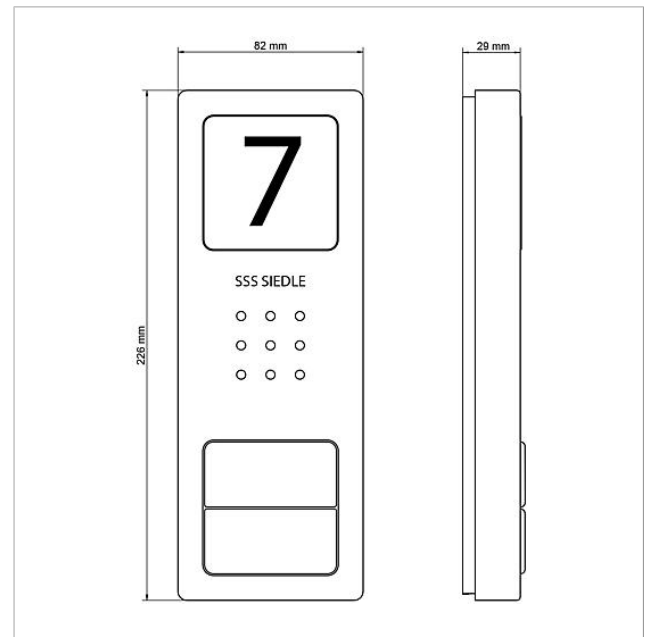

Siedle Compact audio door station
CA 812-2 E

210008749-00

Product description

Siedle Compact audio door station replacement device for the door station of the SET CA 812-2 E.

Specifications

Contact type:	2 contact 15 V AC, 30 V DC, 2 A
Protection system:	IP 54
Ambient temperature:	-20 °C to +55 °C
Dimensions (mm) W x H x D:	82 x 226 x 29

Article information

Article designation	Article description	Colour/Material	KGSAP article no.
CA 812-2 E	Siedle Compact audio door station	Brushed stainless steel	E 210008749-00

Spare parts

Article designation	Article description	Colour/Material	KG	SAP article no.
CA 812-..., BCV/BCVU/CA/CAU/CV/CVU/ STA/STV 850-...	Loudspeaker	Others	E	200029867-00
CA 812-..., CA/CAU 850-...	Insert for info sign	White	E	200029872-00
CA 812-..., CA/CAU/CVU 850-..., CV 850-x-03, -04	Microphone	Others	E	200029868-00
CA 812-..., CA/CV 850-..., BCV 850-...	Siedle screw-turner	Others	E	200029931-00
CA 812-2, CA 850-2 E	Upper part of the housing	Brushed stainless steel	E	210008752-00
CA 812-2, CA/CAU 850-2, CV/CVU 850-2-...	Nameplate superstructure	Clear glass	E	200029865-00
CA 812-2, CA/CAU 850-2, CV/CVU 850-2-...	Nameplate insert	White	E	200029870-00

Siedle Compact audio
door station
CA 812-2 E

210008749

Page 2

Siedle Compact audio
door station
CA 812-2 E

210008749

Page 3

CA 812-x E Siedle Compact audio door station
CA 812-...

Product information