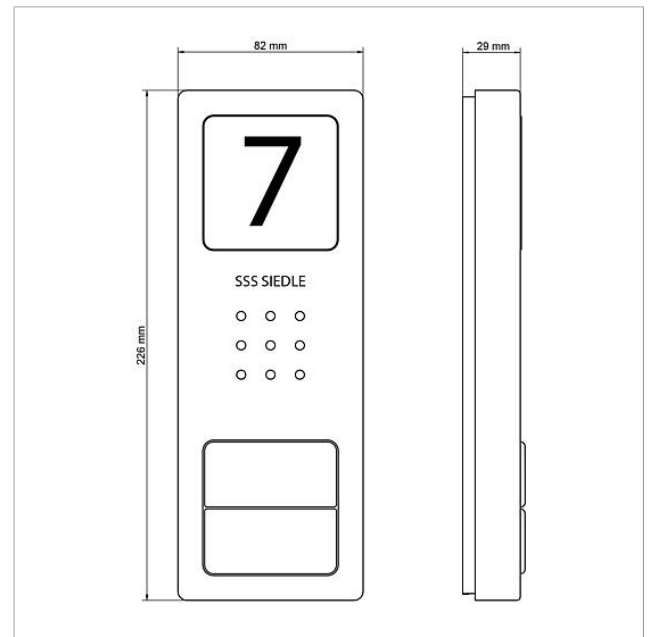

Siedle Compact audio door station
CA 812-2 E

210008749-00

Product description

Siedle Compact audio door station replacement device for the door station of the SET CA 812-2 E.

Specifications

Contact type:	2 contact 15 V AC, 30 V DC, 2 A
Protection system:	IP 54
Ambient temperature:	-20 °C to +55 °C
Dimensions (mm) W x H x D:	82 x 226 x 29

Article information

Article designation	Article description	Colour	KGSAP article no.
CA 812-2 E	Siedle Compact audio door station	Brushed stainless steel	E 210008749-00

Spare parts

Article designation	Article description	Colour	KG	SAP article no.
CA 812-..., BCV/BCVU/CA/CAU/CV/CVU/ STA/STV 850-...	Loudspeaker	Others	E	200029867-00
CA 812-..., CA/CAU 850-...	Insert for info sign	White	E	200029872-00
CA 812-..., CA/CAU/CVU 850-..., CV 850-x-03, -04	Microphone	Others	E	200029868-00
CA 812-..., CA/CV 850-..., BCV 850-...	Siedle screw-turner	Others	E	200029931-00
CA 812-2, CA 850-2 E	Upper part of the housing	Brushed stainless steel	E	210008752-00
CA 812-2, CA/CAU 850-2, CV/CVU 850-2-...	Nameplate superstructure	Clear glass	E	200029865-00
CA 812-2, CA/CAU 850-2, CV/CVU 850-2-...	Nameplate insert	White	E	200029870-00

Siedle Compact audio
door station
CA 812-2 E

210008749

Page 2

Siedle Compact audio
door station
CA 812-2 E

210008749

Page 3

CA 812-x E Siedle Compact audio door station
CA 812-...

Product information