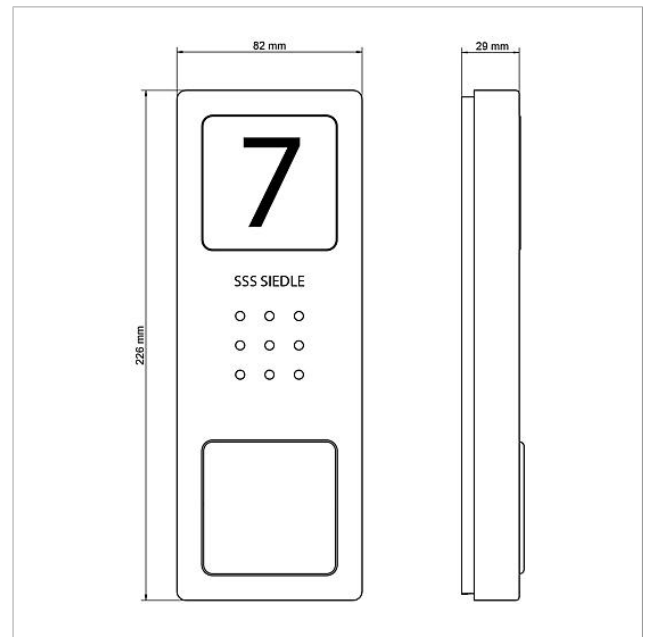

Siedle Compact audio
door station
CA 812-1 E

210008748

Page 2