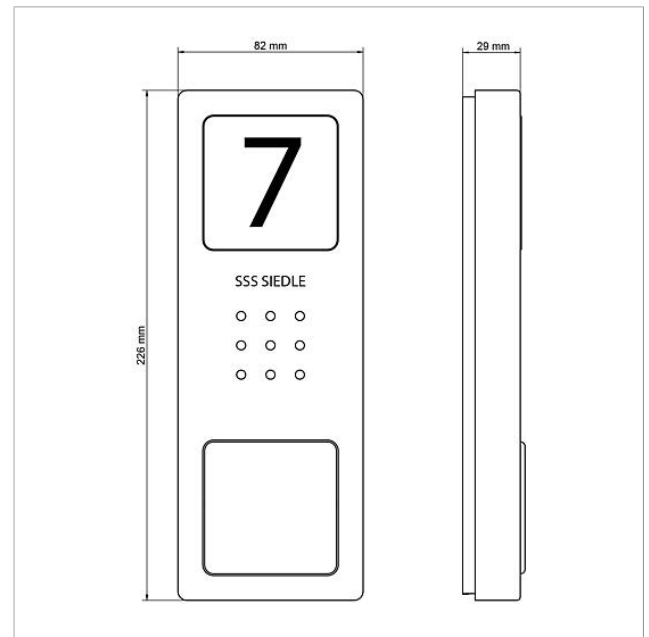

Siedle Compact audio
door station
CA 812-1 E

210008748

Page 2