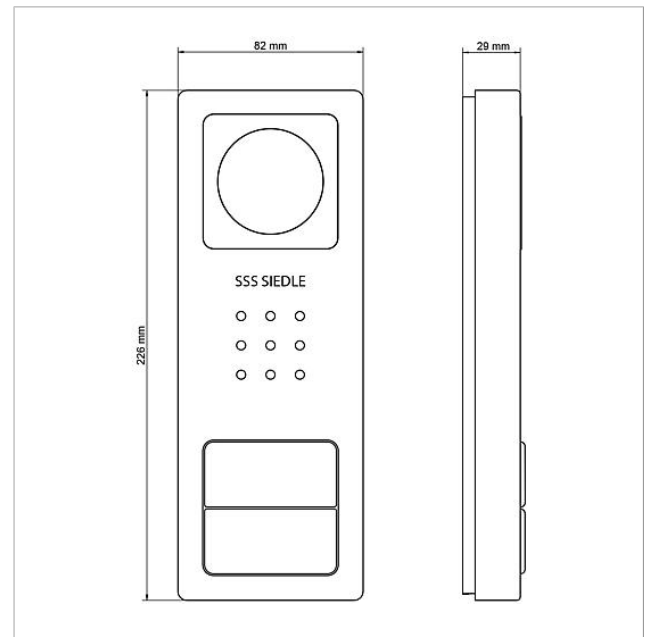

Video set Siedle Basic
SET CVB 850-2 E/W

210008747

Page 2