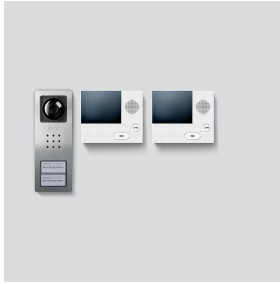

Video set Siedle Basic
SET CVB 850-2 E/W

210008747-00

Product description

Siedle Basic video set in bus technology with the functions calling, speech, vision and door release.

Number of call buttons: 2

Each Basic set can be expanded with selected door and indoor stations and enhanced with switching functions and a telephony connection.

Scope of supply:

- Siedle Basic video door station (CV 850-2-... E)
- 2 Siedle Basic video indoor stations (VIB 150-...)
- Set line rectifier (SNG 850-...)

SNG 850-... performance features

- 10 bus addresses for supplying the bus users
- Integrated door release and light contact
- Programming: manual, Plug+Play or PC software

Article information

Article designation	Article description	Colour/Material	KG	SAP article no.
SET CVB 850-2 E/W	Video set Siedle Basic	Brushed stainless steel	D	210008747-00

Spare parts

Article designation	Article description	Colour/Material	KG	SAP article no.
CA 812-..., BCV/BCVU/CA/CAU/CV/CVU/ STA/STV 850-...	Loudspeaker	Others	E	200029867-00
CA 812-..., CA/CAU/CVU 850-..., CV 850-x-03, -04	Microphone	Others	E	200029868-00
CA 812-..., CA/CV 850-..., BCV 850-...	Siedle screw-turner	Others	E	200029931-00
CA 812-2, CA/CAU 850-2, CV/CVU 850-2-...	Nameplate superstructure	Clear glass	E	200029865-00
CA 812-2, CA/CAU 850-2, CV/CVU 850-2-...	Nameplate insert	White	E	200029870-00
CV 850-2-..., BCV 850-2-01 E	Upper part of the housing	Brushed stainless steel	E	210008754-00
VIB 150-...	Terminals	Blue	E	210007267-00

Video set Siedle Basic
SET CVB 850-2 E/W

210008747

Page 2

Video set Siedle Basic
SET CVB 850-2 E/W

210008747

Page 3

SET CVB 850-x E/W Video set Siedle Basic	Product information	5,3 MB	Download
SNG 850-0 Set line rectifier	Declaration of Conformity	1,8 MB	Download
VIB 150-0 Video indoor station Siedle Basic	Declaration of Conformity	1,8 MB	Download
	Additional information	109 kB	Download