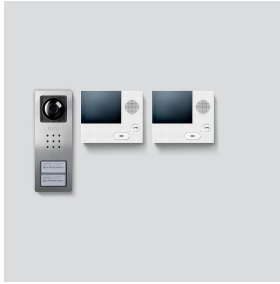

Video set Siedle Basic
SET CVB 850-2 E/W

210008747-00

Product description

Siedle Basic video set in bus technology with the functions calling, speech, vision and door release.

Number of call buttons: 2

Each Basic set can be expanded with selected door and indoor stations and enhanced with switching functions and a telephone connection.

Scope of supply:

- Siedle Basic video door station (CV 850-2-... E)
- 2 Siedle Basic video indoor stations (VIB 150-...)
- Set line rectifier (SNG 850-...)

SNG 850-0 performance features

- 10 bus addresses for supplying the bus users
- Integrated door release and light contact
- Programming: manual, Plug+Play or PC software

Article information

Article designation	Article description	Colour/Material	KG	SAP article no.
SET CVB 850-2 E/W	Video set Siedle Basic	Brushed stainless steel		D 210008747-00

Spare parts

Article designation	Article description	Colour/Material	KG	SAP article no.
CA 812-..., BCV/BCVU/CA/CAU/CV/CVU/ STA/STV 850-...	Loudspeaker	Others	E	200029867-00
CA 812-..., CA/CAU/CVU 850-..., CV 850-x-03, -04	Microphone	Others	E	200029868-00
CA 812-..., CA/CV 850-..., BCV 850-...	Siedle screw-turner	Others	E	200029931-00
CA 812-2, CA/CAU 850-2, CV/CVU 850-2-...	Nameplate superstructure	Clear glass	E	200029865-00
CA 812-2, CA/CAU 850-2, CV/CVU 850-2-...	Nameplate insert	White	E	200029870-00
CV 850-2-..., BCV 850-2-01 E	Upper part of the housing	Brushed stainless steel	E	210008754-00
VIB 150-...	Terminals	Blue	E	210007267-00

Video set Siedle Basic
SET CVB 850-2 E/W

210008747

Page 2

Video set Siedle Basic
SET CVB 850-2 E/W

210008747

Page 3

SET CVB 850-x E/W Video set Siedle Basic	Product information	5,3 MB	Download
SNG 850-0 Set line rectifier	Declaration of Conformity	1,8 MB	Download
VIB 150-0 Video indoor station Siedle Basic	Declaration of Conformity	1,8 MB	Download
	Additional information	140 kB	Download