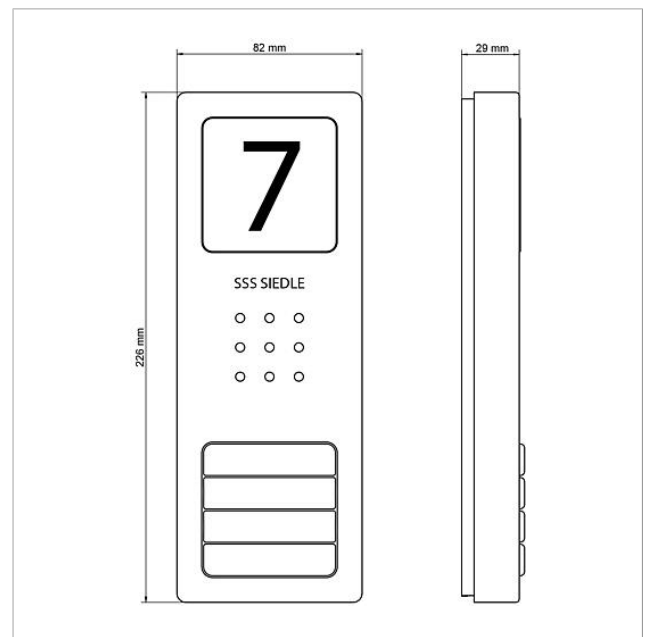

Audio set Siedle Basic
SET CAB 850-4 E/W

210008745-00

Product description

Siedle Basic audio set in bus technology with the functions calling, speech and door release.

Number of call buttons: 4

Each Basic set can be expanded with selected door and indoor stations and enhanced with switching functions and a telephony connection.

Scope of supply:

- Siedle Basic audio door station (CA 850-4 E)
- 4 audio indoor stations Siedle Basic (AIB 150-...)
- Set line rectifier (SNG 850-...)

SNG 850-... performance features

- 10 bus addresses for supplying the bus users
- Integrated door release and light contact
- Programming: manual, Plug+Play or PC software

Article information

Article designation	Article description	Colour	KG	SAP article no.
SET CAB 850-4 E/W	Audio set Siedle Basic	Brushed stainless steel	A	210008745-00

Spare parts

Article designation	Article description	Colour	KG	SAP article no.
AIB 150-...	Terminals	Blue	E	200049391-00
CA 812-..., BCV/BCVU/CA/CAU/CV/CVU/ STA/STV 850-...	Loudspeaker	Others	E	200029867-00
CA 812-..., CA/CAU 850-...	Insert for info sign	White	E	200029872-00
CA 812-..., CA/CAU/CVU 850-..., CV 850-x-03, -04	Microphone	Others	E	200029868-00
CA 812-..., CA/CV 850-..., BCV 850-...	Siedle screw-turner	Others	E	200029931-00
CA 812-4, CA 850-4 E	Upper part of the housing	Brushed stainless steel	E	210008753-00
CA 812-4, CA/CAU 850-4	Nameplate superstructure	Clear glass	E	200029866-00
CA 812-4, CA/CAU 850-4	Nameplate insert	White	E	200029871-00
CA 850-4 E	Siedle Compact audio door station	Brushed stainless steel	A	210008735-00

Audio set Siedle Basic
SET CAB 850-4 E/W

210008745

Page 2

Audio set Siedle Basic
SET CAB 850-4 E/W

210008745

Page 3

SET CAB 850-x E/W Audio set Siedle Basic	Product information	5,7 MB	Download
SNG 850-0	Declaration of Conformity	1,8 MB	Download
AIB 150-0 Audio indoor station Siedle Basic	Declaration of Conformity	1,8 MB	Download
REACH Information	Additional information	824 kB	Download