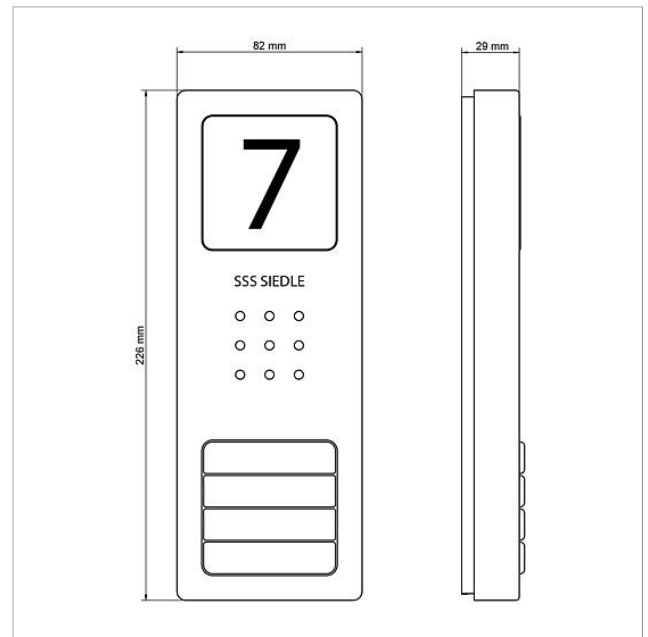

Audio set Siedle Basic
SET CAB 850-3 E/W

210008744-00

Product description

Siedle Basic audio set in bus technology with the functions calling, speech and door release.

Number of call buttons: 4

Each Basic set can be expanded with selected door and indoor stations and enhanced with switching functions and a telephony connection.

Scope of supply:

- Siedle Compact audio door station (CA 850-4 E)
- 3 audio indoor stations Siedle Basic (AIB 150-...)
- Set line rectifier (SNG 850-...)

SNG 850-... performance features

- 10 bus addresses for supplying the bus users
- Integrated door release and light contact
- Programming: manual, Plug+Play or PC software

Article information

Article designation	Article description	Colour	KG	SAP article no.
SET CAB 850-3 E/W	Audio set Siedle Basic	Brushed stainless steel	A	210008744-00

Spare parts

Article designation	Article description	Colour	KG	SAP article no.
AIB 150-...	Terminals	Blue	E	200049391-00
CA 812-..., BCV/BCVU/CA/CAU/CV/CVU/ STA/STV 850-...	Loudspeaker	Others	E	200029867-00
CA 812-..., CA/CAU 850-...	Insert for info sign	White	E	200029872-00
CA 812-..., CA/CAU/CVU 850-..., CV 850-x-03, -04	Microphone	Others	E	200029868-00
CA 812-..., CA/CV 850-..., BCV 850-...	Siedle screw-turner	Others	E	200029931-00
CA 812-4, CA 850-4 E	Upper part of the housing	Brushed stainless steel	E	210008753-00
CA 812-4, CA/CAU 850-4	Nameplate superstructure	Clear glass	E	200029866-00
CA 812-4, CA/CAU 850-4	Nameplate insert	White	E	200029871-00
CA 850-4 E	Siedle Compact audio door station	Brushed stainless steel	A	210008735-00

Audio set Siedle Basic
SET CAB 850-3 E/W

210008744

Page 2

Audio set Siedle Basic
SET CAB 850-3 E/W

210008744

Page 3

SET CAB 850-x E/W Audio set Siedle Basic	Product information	5,7 MB	Download
SNG 850-0	Declaration of Conformity	1,8 MB	Download
AIB 150-0 Audio indoor station Siedle Basic	Declaration of Conformity	1,8 MB	Download
	Additional information	420 kB	Download