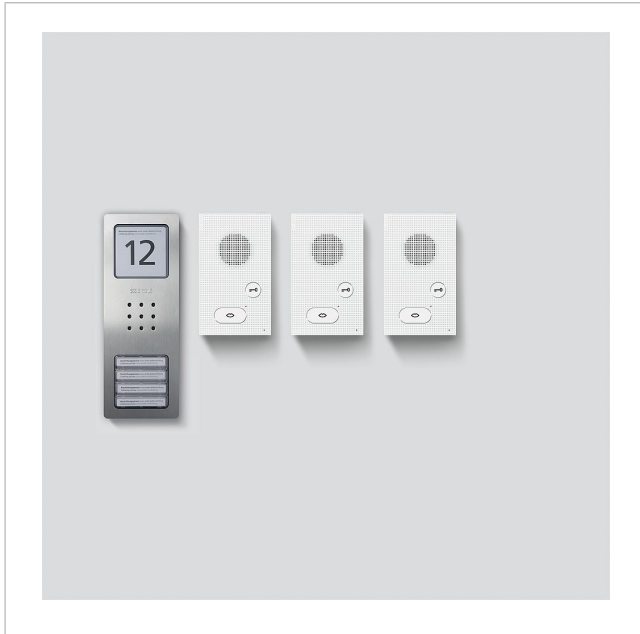

Audio set Siedle Basic
SET CAB 850-3 E/W

210008744-00

Product description

Siedle Basic audio set in bus technology with the functions calling, speech and door release.

Number of call buttons: 4

Each Basic set can be expanded with selected door and indoor stations and enhanced with switching functions and a telephony connection.

Scope of supply:

- Siedle Compact audio door station (CA 850-4 E)
- 3 audio indoor stations Siedle Basic (AIB 150-...)
- Set line rectifier (SNG 850-...)

SNG 850-... performance features

- 10 bus addresses for supplying the bus users
- Integrated door release and light contact
- Programming: manual, Plug+Play or PC software

Article information

Article designation	Article description	Colour	KG	SAP article no.
SET CAB 850-3 E/W	Audio set Siedle Basic	Brushed stainless steel	A	210008744-00

Spare parts

Article designation	Article description	Colour	KG	SAP article no.
AIB 150-...	Terminals	Blue	E	200049391-00
CA 812-..., BCV/BCVU/CA/CAU/CV/CVU/ STA/STV 850-...	Loudspeaker	Others	E	200029867-00
CA 812-..., CA/CAU 850-...	Insert for info sign	White	E	200029872-00
CA 812-..., CA/CAU/CVU 850-..., CV 850-x-03, -04	Microphone	Others	E	200029868-00
CA 812-..., CA/CV 850-..., BCV 850-...	Siedle screw-turner	Others	E	200029931-00
CA 812-4, CA 850-4 E	Upper part of the housing	Brushed stainless steel	E	210008753-00
CA 812-4, CA/CAU 850-4	Nameplate superstructure	Clear glass	E	200029866-00
CA 812-4, CA/CAU 850-4	Nameplate insert	White	E	200029871-00
CA 850-4 E	Siedle Compact audio door station	Brushed stainless steel	A	210008735-00