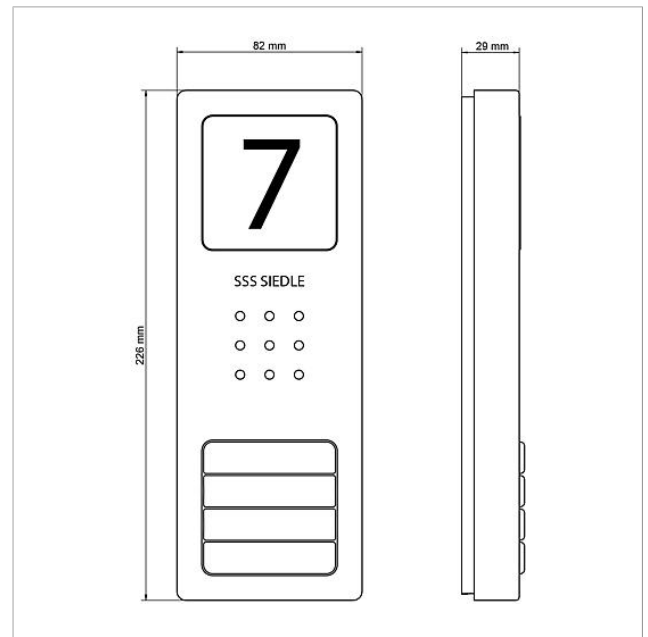

Audio set Siedle Basic
SET CAB 850-3 E/W

210008744-00

Product description

Siedle Basic audio set in bus technology with the functions calling, speech and door release.

Number of call buttons: 4

Each Basic set can be expanded with selected door and indoor stations and enhanced with switching functions and a telephony connection.

Scope of supply:

- Siedle Compact audio door station (CA 850-4 E)
- 3 audio indoor stations Siedle Basic (AIB 150-...)
- Set line rectifier (SNG 850-...)

SNG 850-0 performance features

- 10 bus addresses for supplying the bus users
- Integrated door release and light contact
- Programming: manual, Plug+Play or PC software

Article information

Article designation	Article description	Colour/Material	KG	SAP article no.
SET CAB 850-3 E/W	Audio set Siedle Basic	Brushed stainless steel	A	210008744-00

Spare parts

Article designation	Article description	Colour/Material	KG	SAP article no.
AIB 150-...	Terminals	Blue	E	200049391-00
CA 812-..., BCV/BCVU/CA/CAU/CV/CVU/ STA/STV 850-...	Loudspeaker	Others	E	200029867-00
CA 812-..., CA/CAU 850-...	Insert for info sign	White	E	200029872-00
CA 812-..., CA/CAU/CVU 850-..., CV 850-x-03, -04	Microphone	Others	E	200029868-00
CA 812-..., CA/CV 850-..., BCV 850-...	Siedle screw-turner	Others	E	200029931-00
CA 812-4, CA 850-4 E	Upper part of the housing	Brushed stainless steel	E	210008753-00
CA 812-4, CA/CAU 850-4	Nameplate superstructure	Clear glass	E	200029866-00
CA 812-4, CA/CAU 850-4	Nameplate insert	White	E	200029871-00
CA 850-4 E	Siedle Compact audio door station	Brushed stainless steel	A	210008735-00

Audio set Siedle Basic
SET CAB 850-3 E/W

210008744

Page 2

Audio set Siedle Basic
SET CAB 850-3 E/W

210008744

Page 3

SET CAB 850-x E/W Audio set Siedle Basic	Product information	5,7 MB	Download
SNG 850-0 Set line rectifier	Declaration of Conformity	1,8 MB	Download
AIB 150-0 Audio indoor station Siedle Basic	Declaration of Conformity	1,8 MB	Download
	Additional information	140 kB	Download