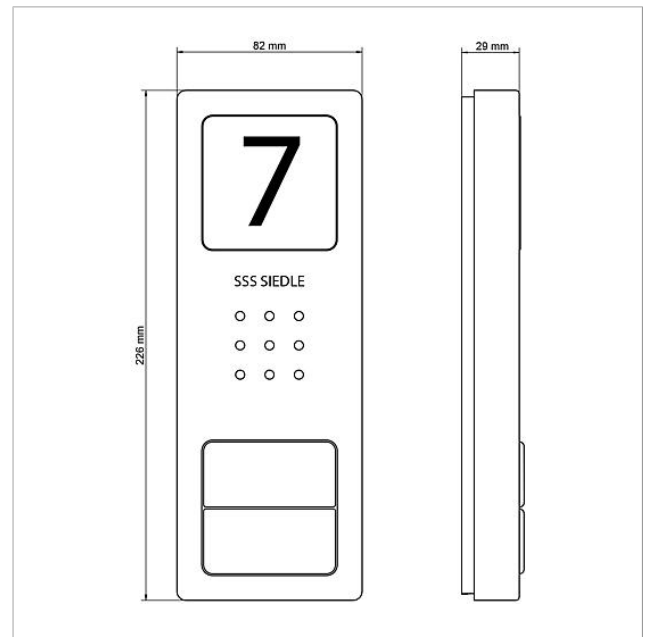

Audio set Siedle Basic
SET CAB 850-2 E/W

210008743-00

Product description

Siedle Basic audio set in bus technology with the functions calling, speech and door release.

Number of call buttons: 2

Each Basic set can be expanded with selected door and indoor stations and enhanced with switching functions and a telephony connection.

Article information

Article designation	Article description	Colour/Material	KG	SAP article no.
SET CAB 850-2 E/W	Audio set Siedle Basic	Brushed stainless steel	A	210008743-00

Spare parts

Article designation	Article description	Colour/Material	KG	SAP article no.
AIB 150-...	Terminals	Blue	E	200049391-00
CA 812-..., BCV/BCVU/CA/CAU/CV/CVU/ STA/STV 850-...	Loudspeaker	Others	E	200029867-00
CA 812-..., CA/CAU 850-...	Insert for info sign	White	E	200029872-00
CA 812-..., CA/CAU/CVU 850-..., CV 850-x-03, -04	Microphone	Others	E	200029868-00
CA 812-..., CA/CV 850-..., BCV 850-...	Siedle screw-turner	Others	E	200029931-00
CA 812-2, CA 850-2 E	Upper part of the housing	Brushed stainless steel	E	210008752-00
CA 812-2, CA/CAU 850-2, CV/CVU 850-2-...	Nameplate superstructure	Clear glass	E	200029865-00
CA 812-2, CA/CAU 850-2, CV/CVU 850-2-...	Nameplate insert	White	E	200029870-00
CA 850-2 E	Siedle Compact audio door station	Brushed stainless steel	A	210008734-00

Audio set Siedle Basic
SET CAB 850-2 E/W

210008743

Page 2

Audio set Siedle Basic
SET CAB 850-2 E/W

210008743

Page 3

SET CAB 850-x E/W Audio set Siedle Basic	Product information	5,7 MB	Download
SNG 850-0 Set line rectifier	Declaration of Conformity	1,8 MB	Download
AIB 150-0 Audio indoor station Siedle Basic	Declaration of Conformity	1,8 MB	Download
	Additional information	140 kB	Download